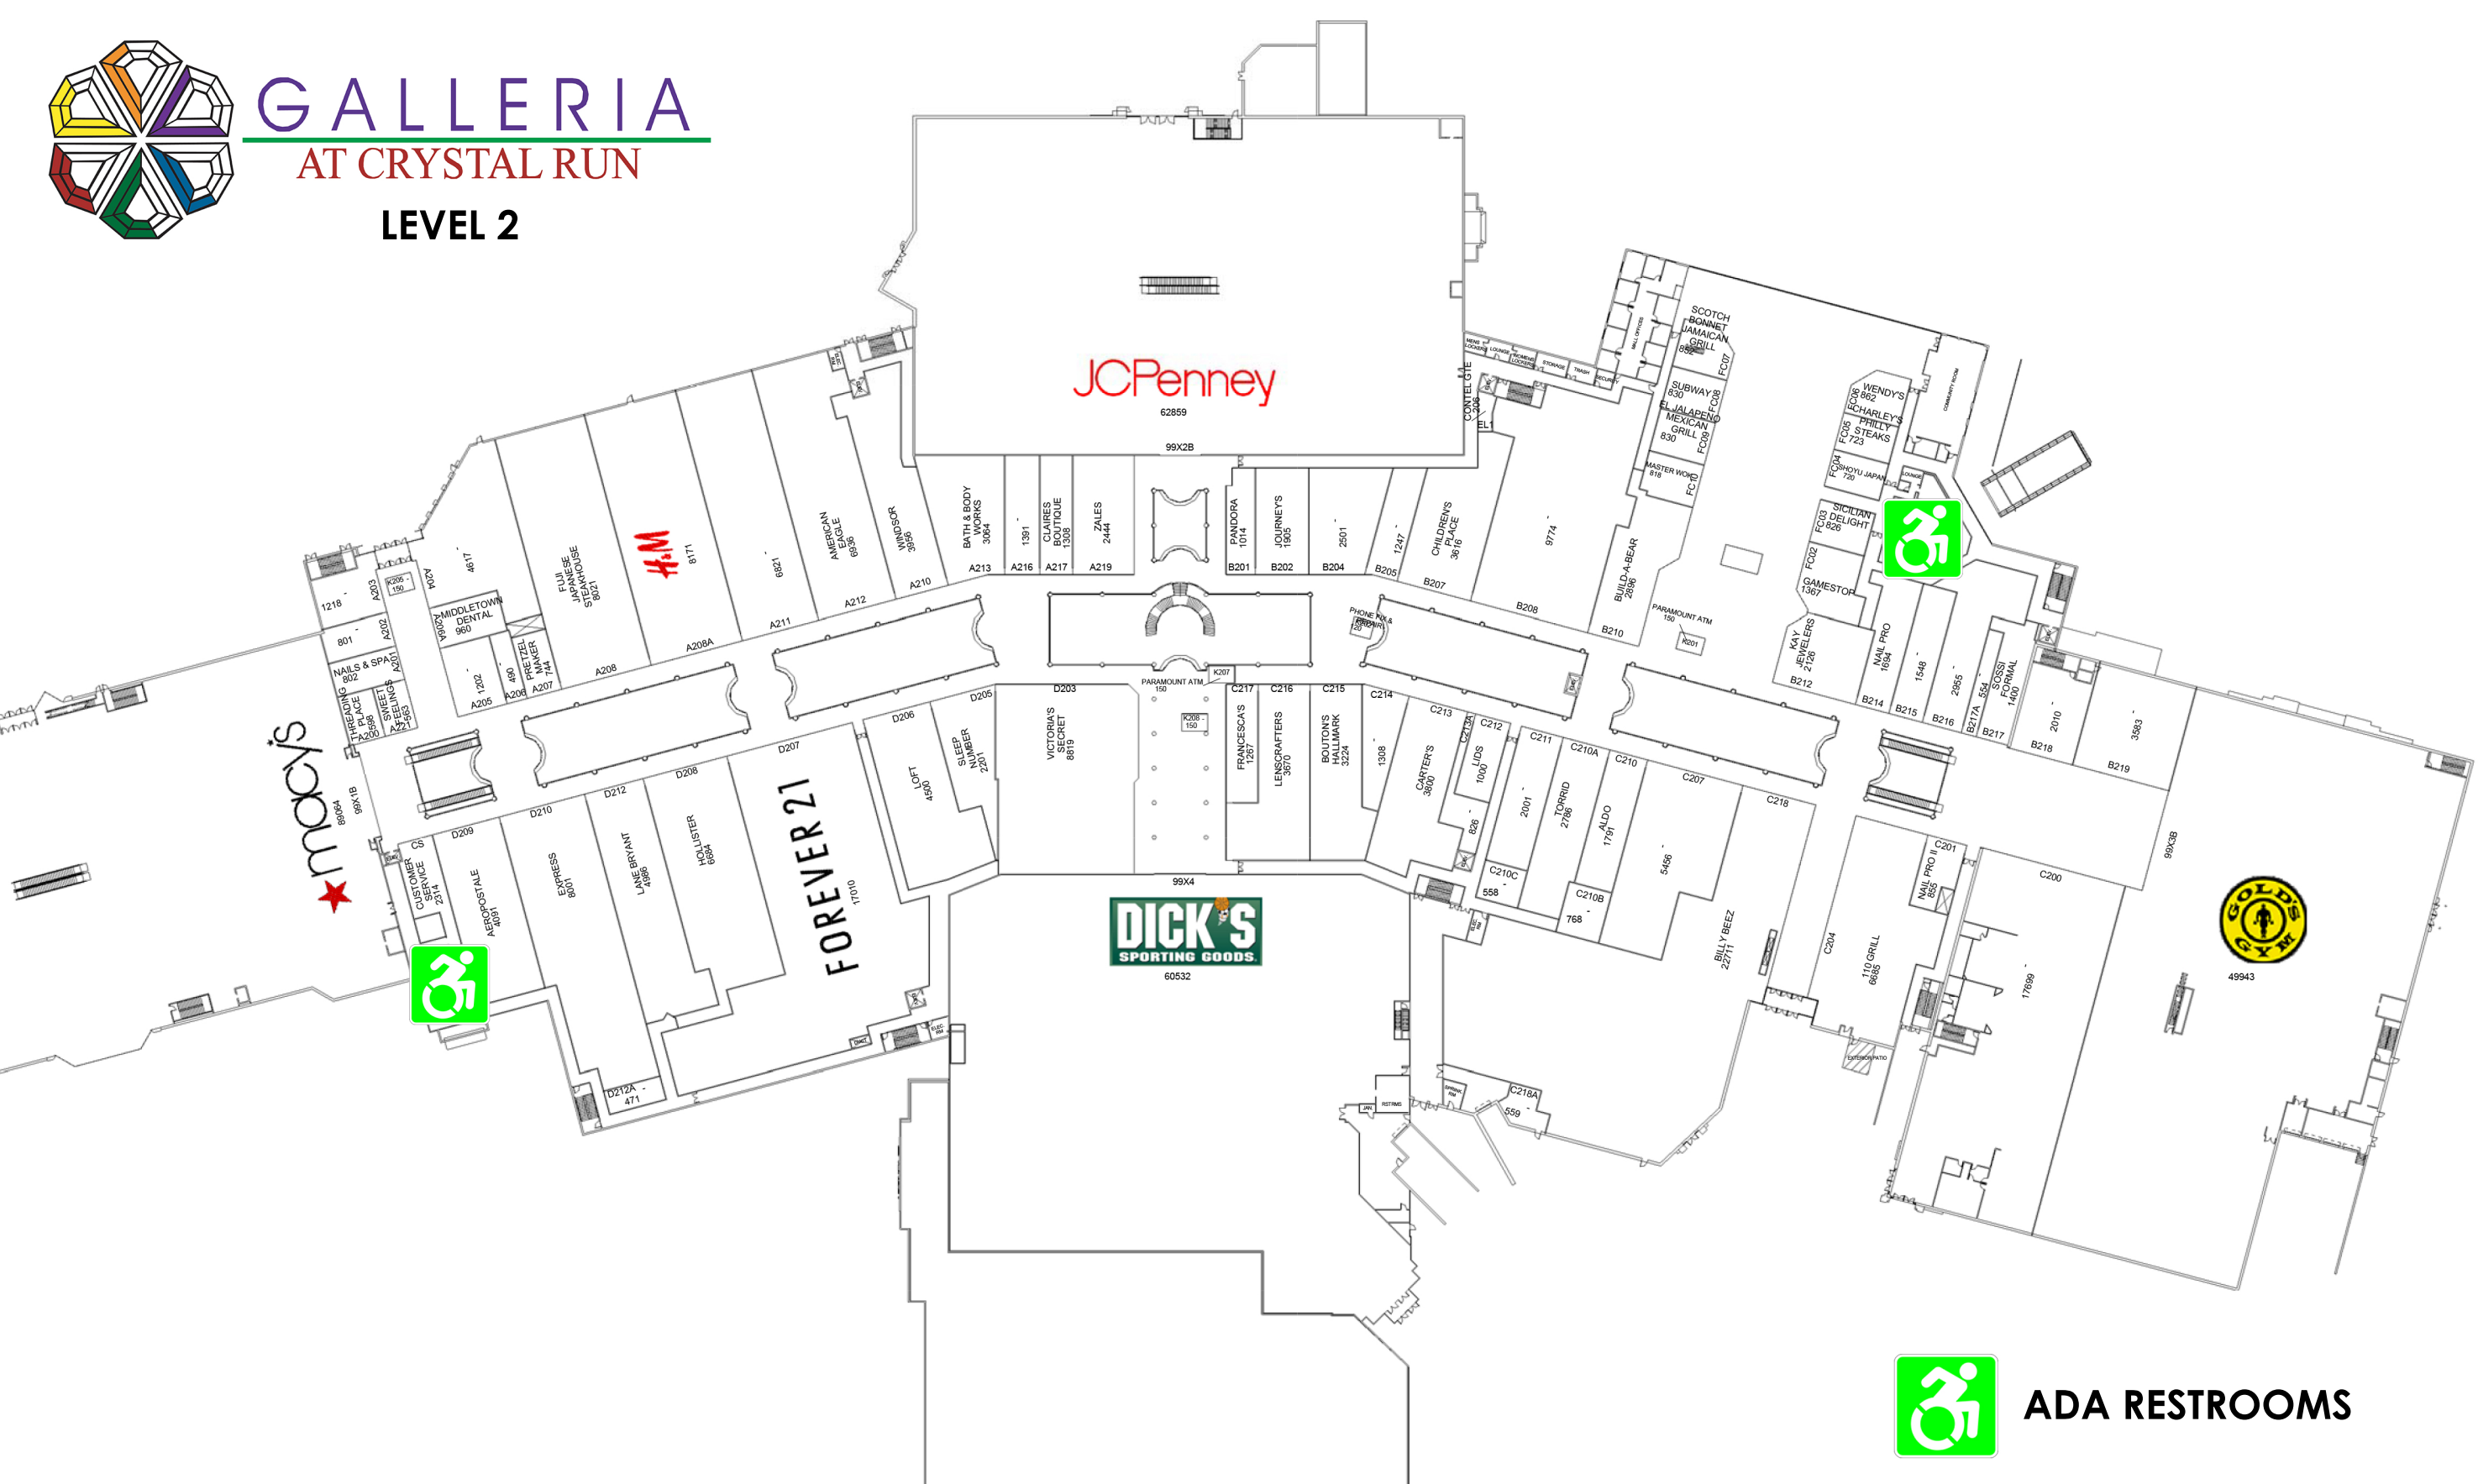

GALLERIA

AT CRYSTAL RUN

ADA ACCESSIBLE ENTRANCE

ADA PARKING

EXPECTANT MOTHER
& SENIOR CITIZEN PARKING

GALLERIA AT CRYSTAL RUN

LEVEL 1

JCPenney
63810

99X6B
amc
THEATRES
35649

H&M
18931

DSW
19892

macys
88215
99A1A

ROUND1
45355

URBAN AIR
Adventure Park

4588
amc
THEATRES
26615

ADA RESTROOMS

GALLERIA AT CRYSTAL RUN

LEVEL 2

JCPenney
62859

H.M.
8171

macy's
89064

FOREVER 21
17010

DICK'S
SPORTING GOODS
60532

GOLD'S
GYM
49943

ADA RESTROOMS