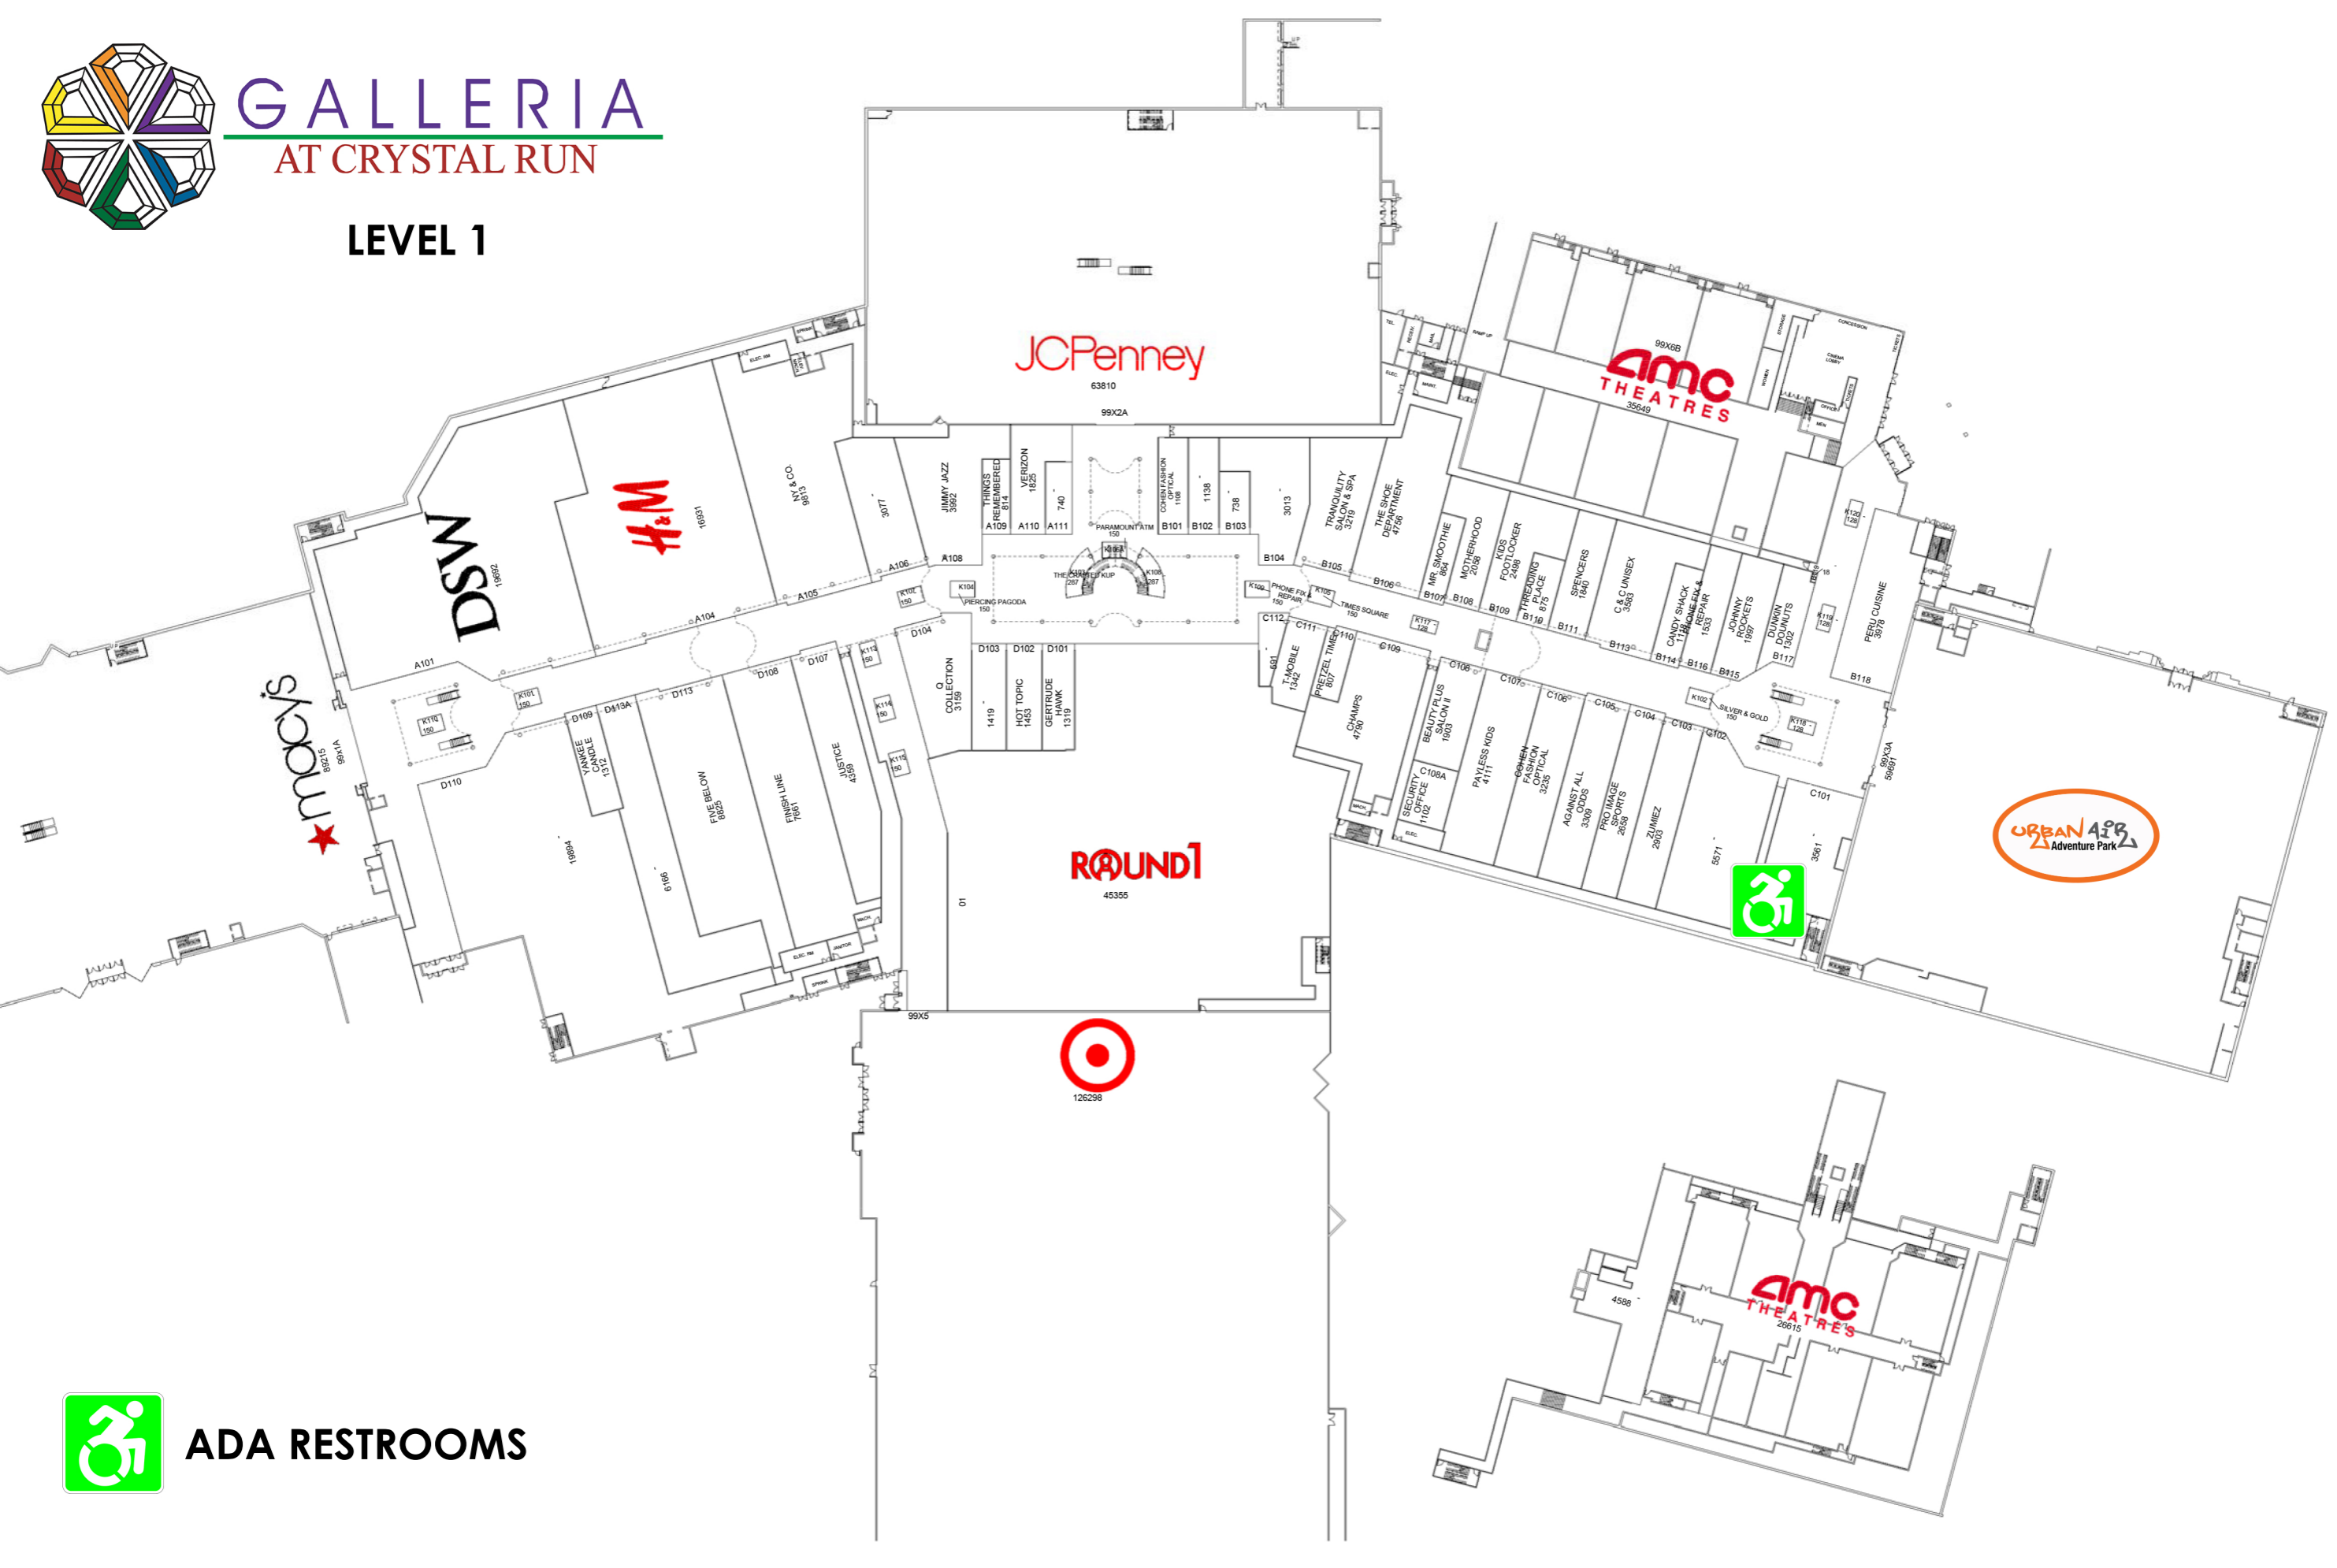

GALLERIA

AT CRYSTAL RUN

ADA ACCESSIBLE ENTRANCE

ADA PARKING

EXPECTANT MOTHER
& SENIOR CITIZEN PARKING

GALLERIA AT CRYSTAL RUN

LEVEL 1

JCPenney
63810

99X6B
amc
THEATRES
35649

H&M
18931

DSW
19892

macys
88215
99A1A

ROUND1
45355

URBAN AIR
Adventure Park

4588
amc
THEATRES
26615

ADA RESTROOMS

GALLERIA AT CRYSTAL RUN

LEVEL 2

JCPenney
62859

H.M.
8171

macy's
89064

FOREVER 21
17010

DICK'S
SPORTING GOODS
60532

GOLD'S
GYM
49943

ADA RESTROOMS