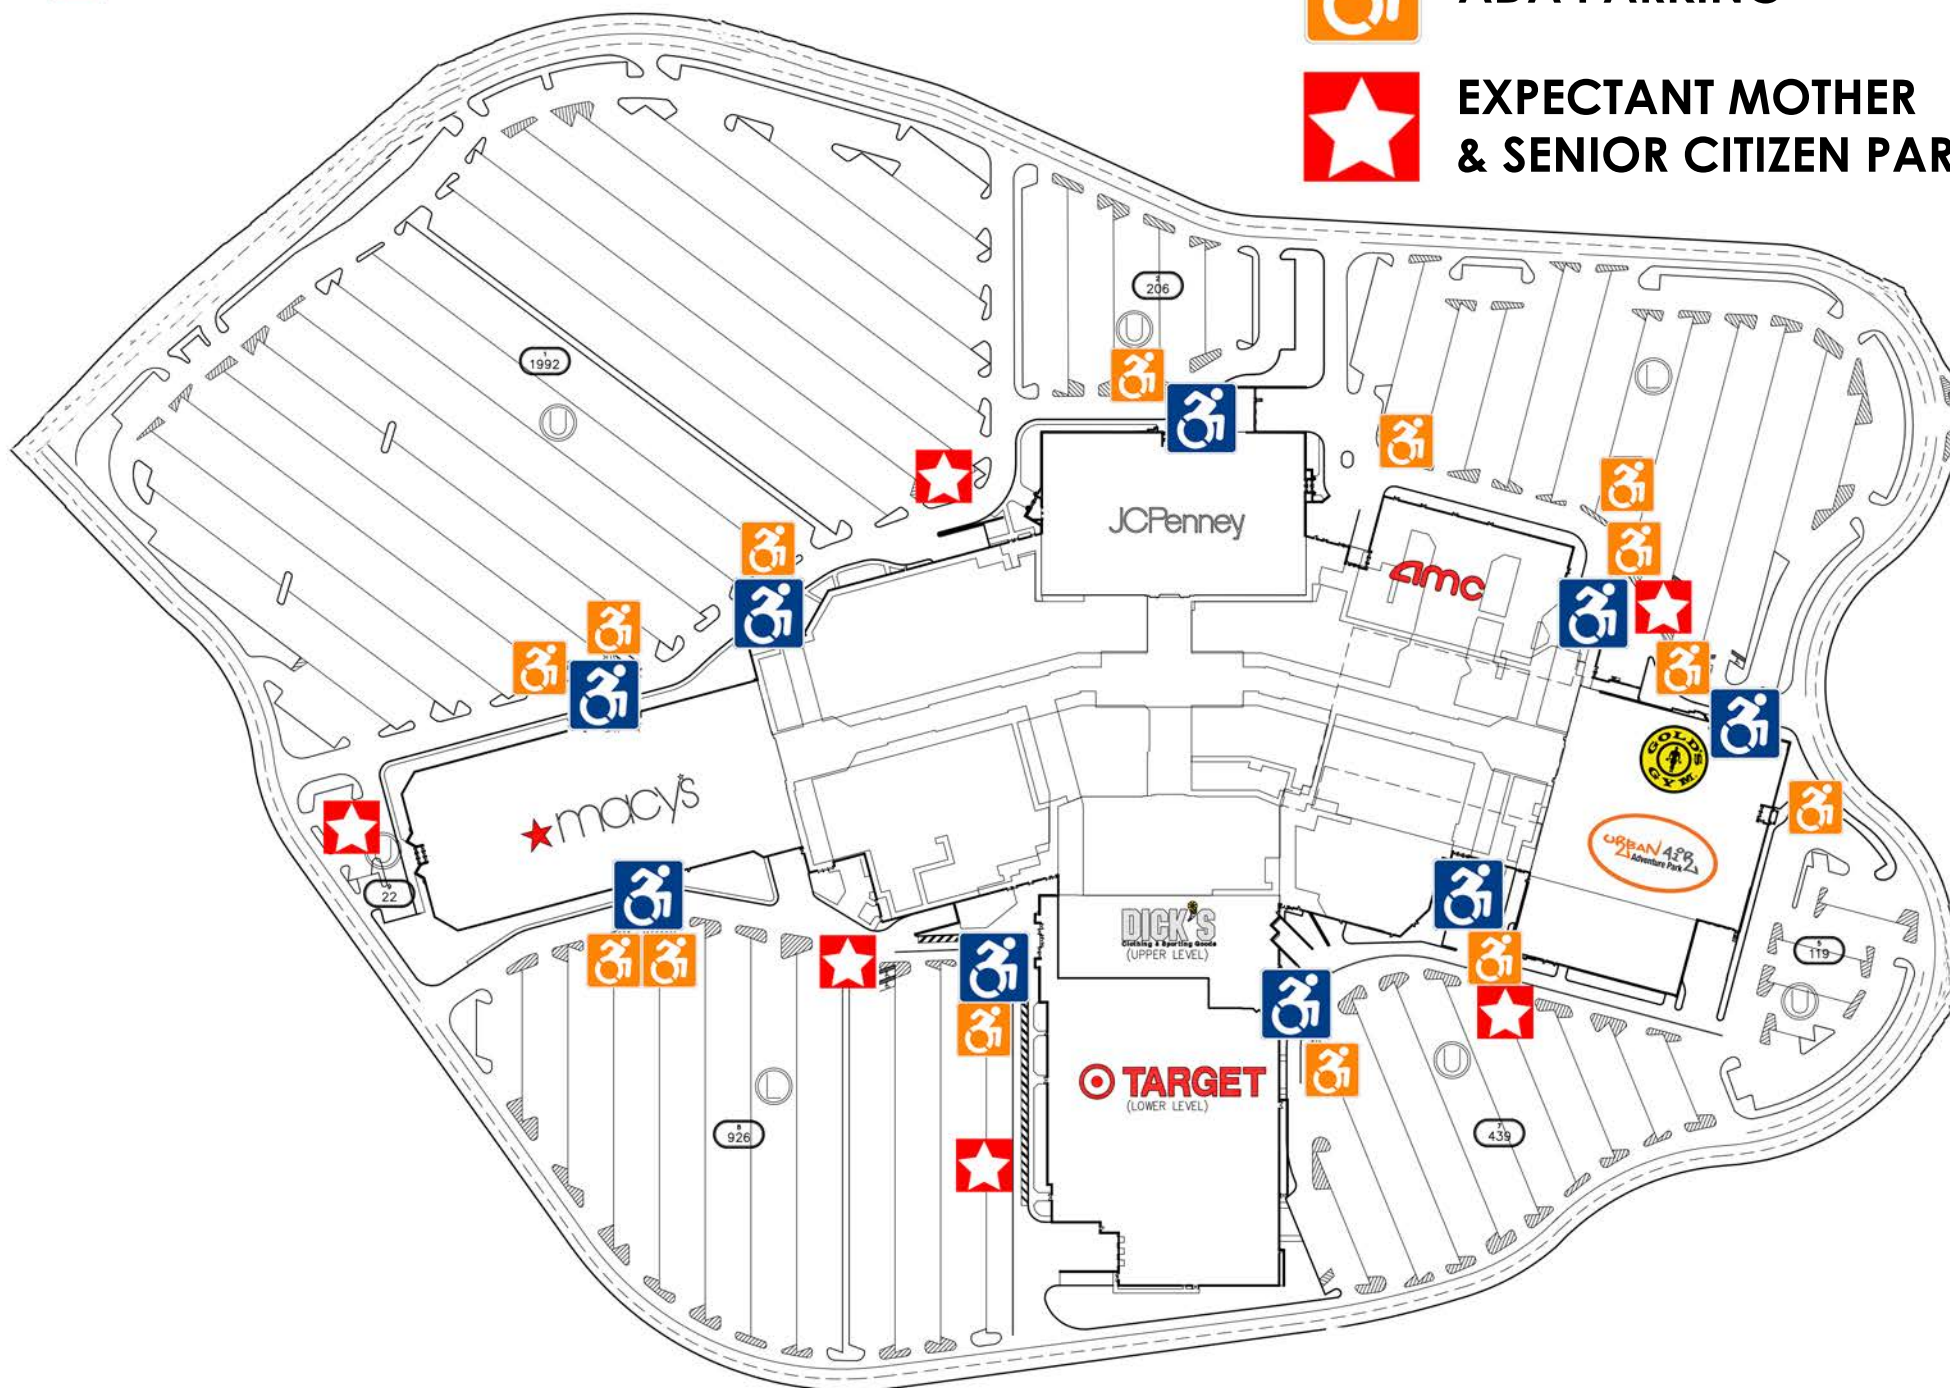

GALLERIA

AT CRYSTAL RUN

ADA ACCESSIBLE ENTRANCE

ADA PARKING

EXPECTANT MOTHER
& SENIOR CITIZEN PARKING

GALLERIA AT CRYSTAL RUN

LEVEL 1

JCPenney
63810

99X6B
amc
THEATRES
35649

H&M
18931

DSW
19892

macys
88215
99A1A

ROUND1
45355

URBAN AIR
Adventure Park

4588
amc
THEATRES
26615

ADA RESTROOMS

GALLERIA AT CRYSTAL RUN

LEVEL 2

JCPenney
62859

H.M.
8171

macy's
89064

FOREVER 21
17010

DICK'S
SPORTING GOODS
60532

GOLD'S
GYM
49943

ADA RESTROOMS