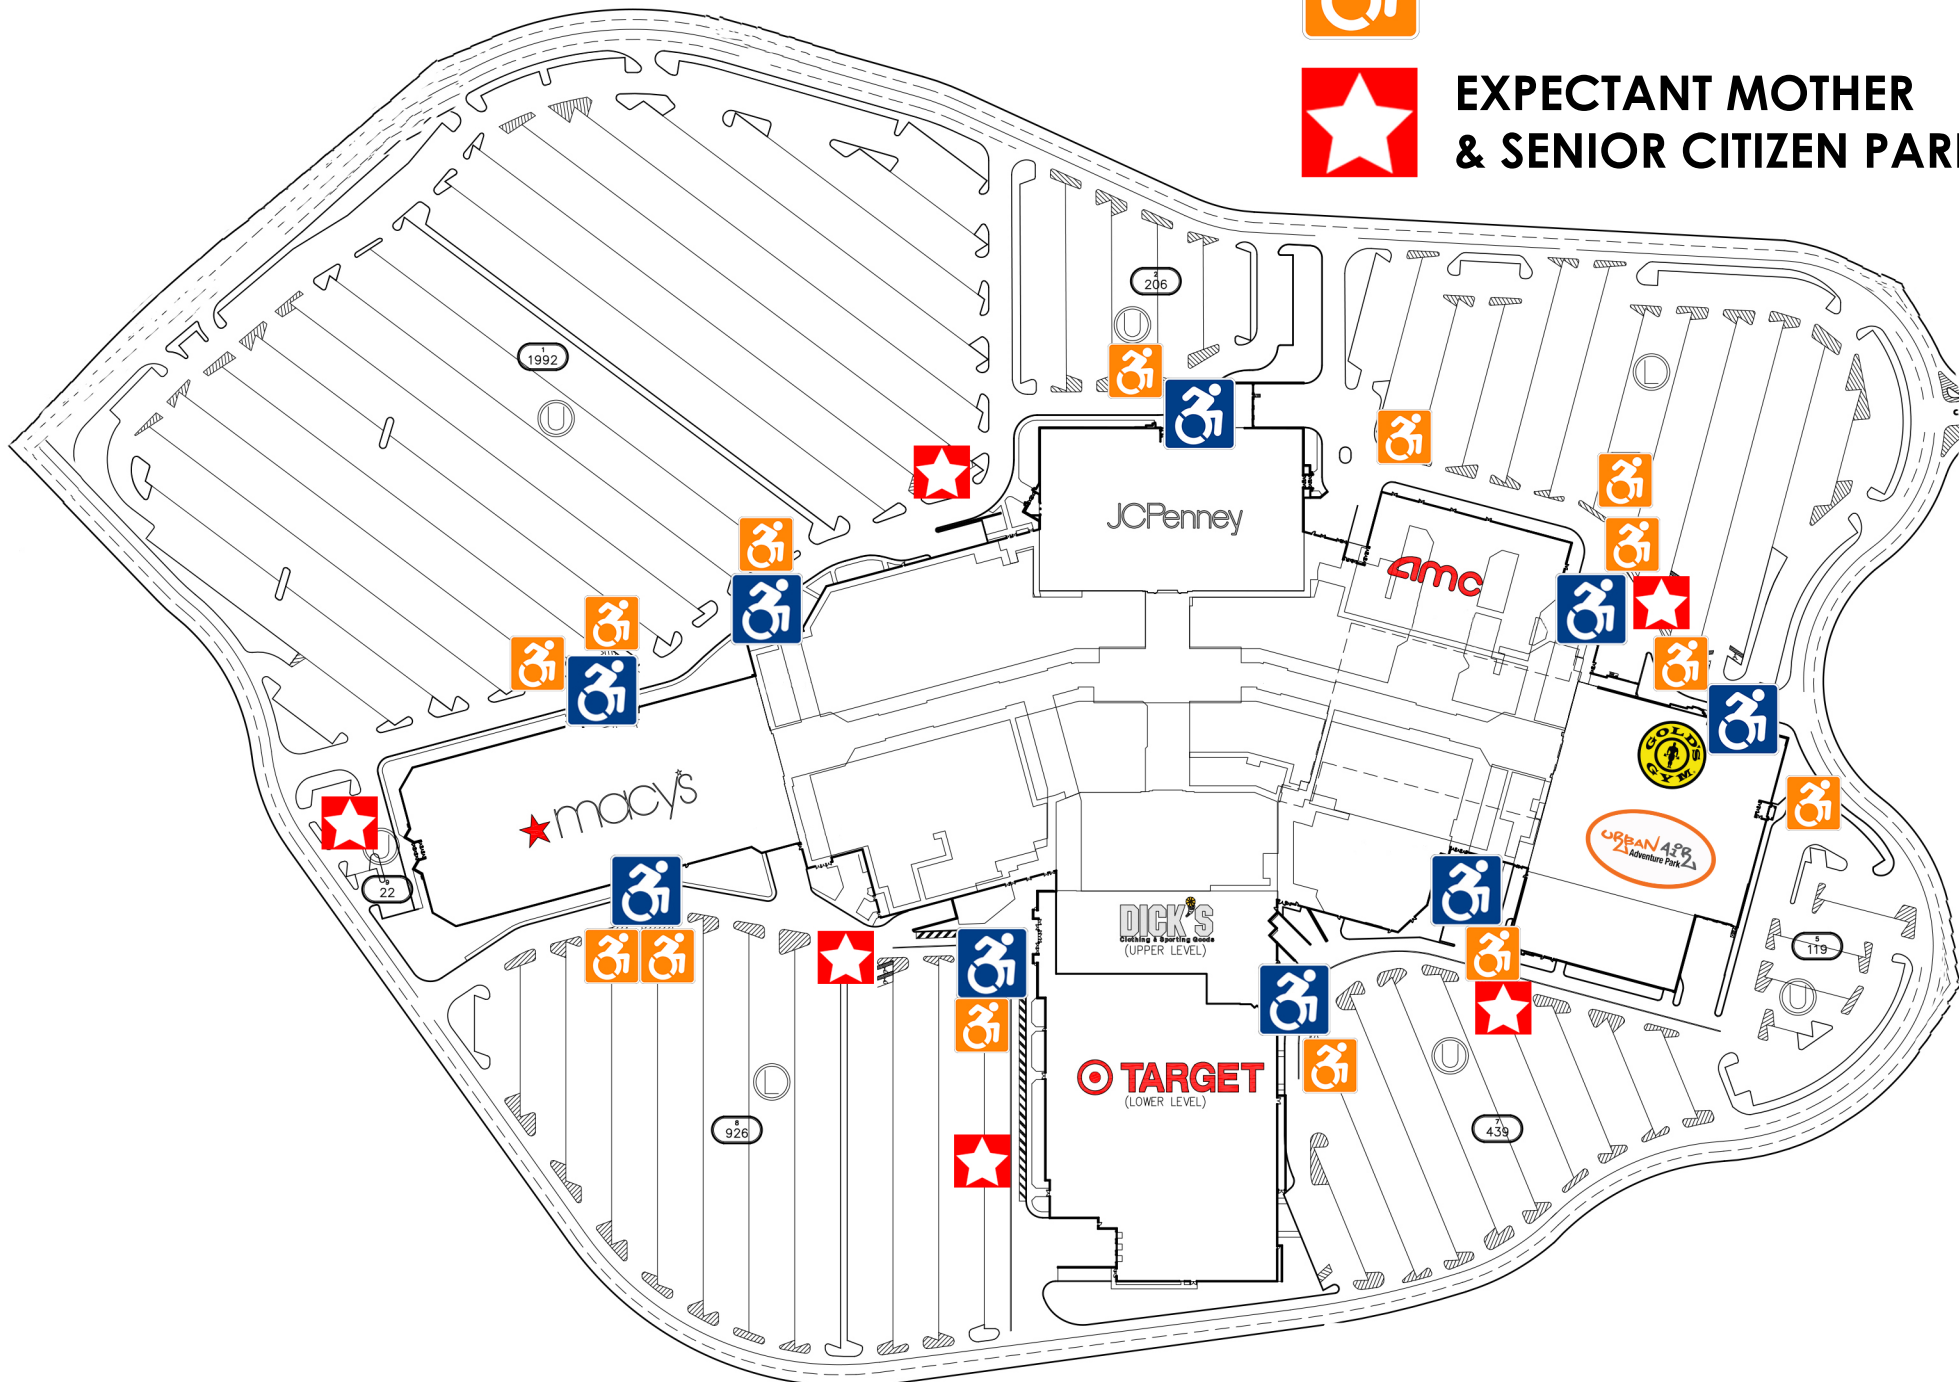

GALLERIA

AT CRYSTAL RUN

ADA ACCESSIBLE ENTRANCE

ADA PARKING

EXPECTANT MOTHER & SENIOR CITIZEN PARKING

GALLERIA AT CRYSTAL RUN

LEVEL 2

JCPenney
62859

macy's
99064

FOREVER 21
17010

DICK'S
SPORTING GOODS
60532

GOLD'S
GYM
49943

ADA RESTROOMS