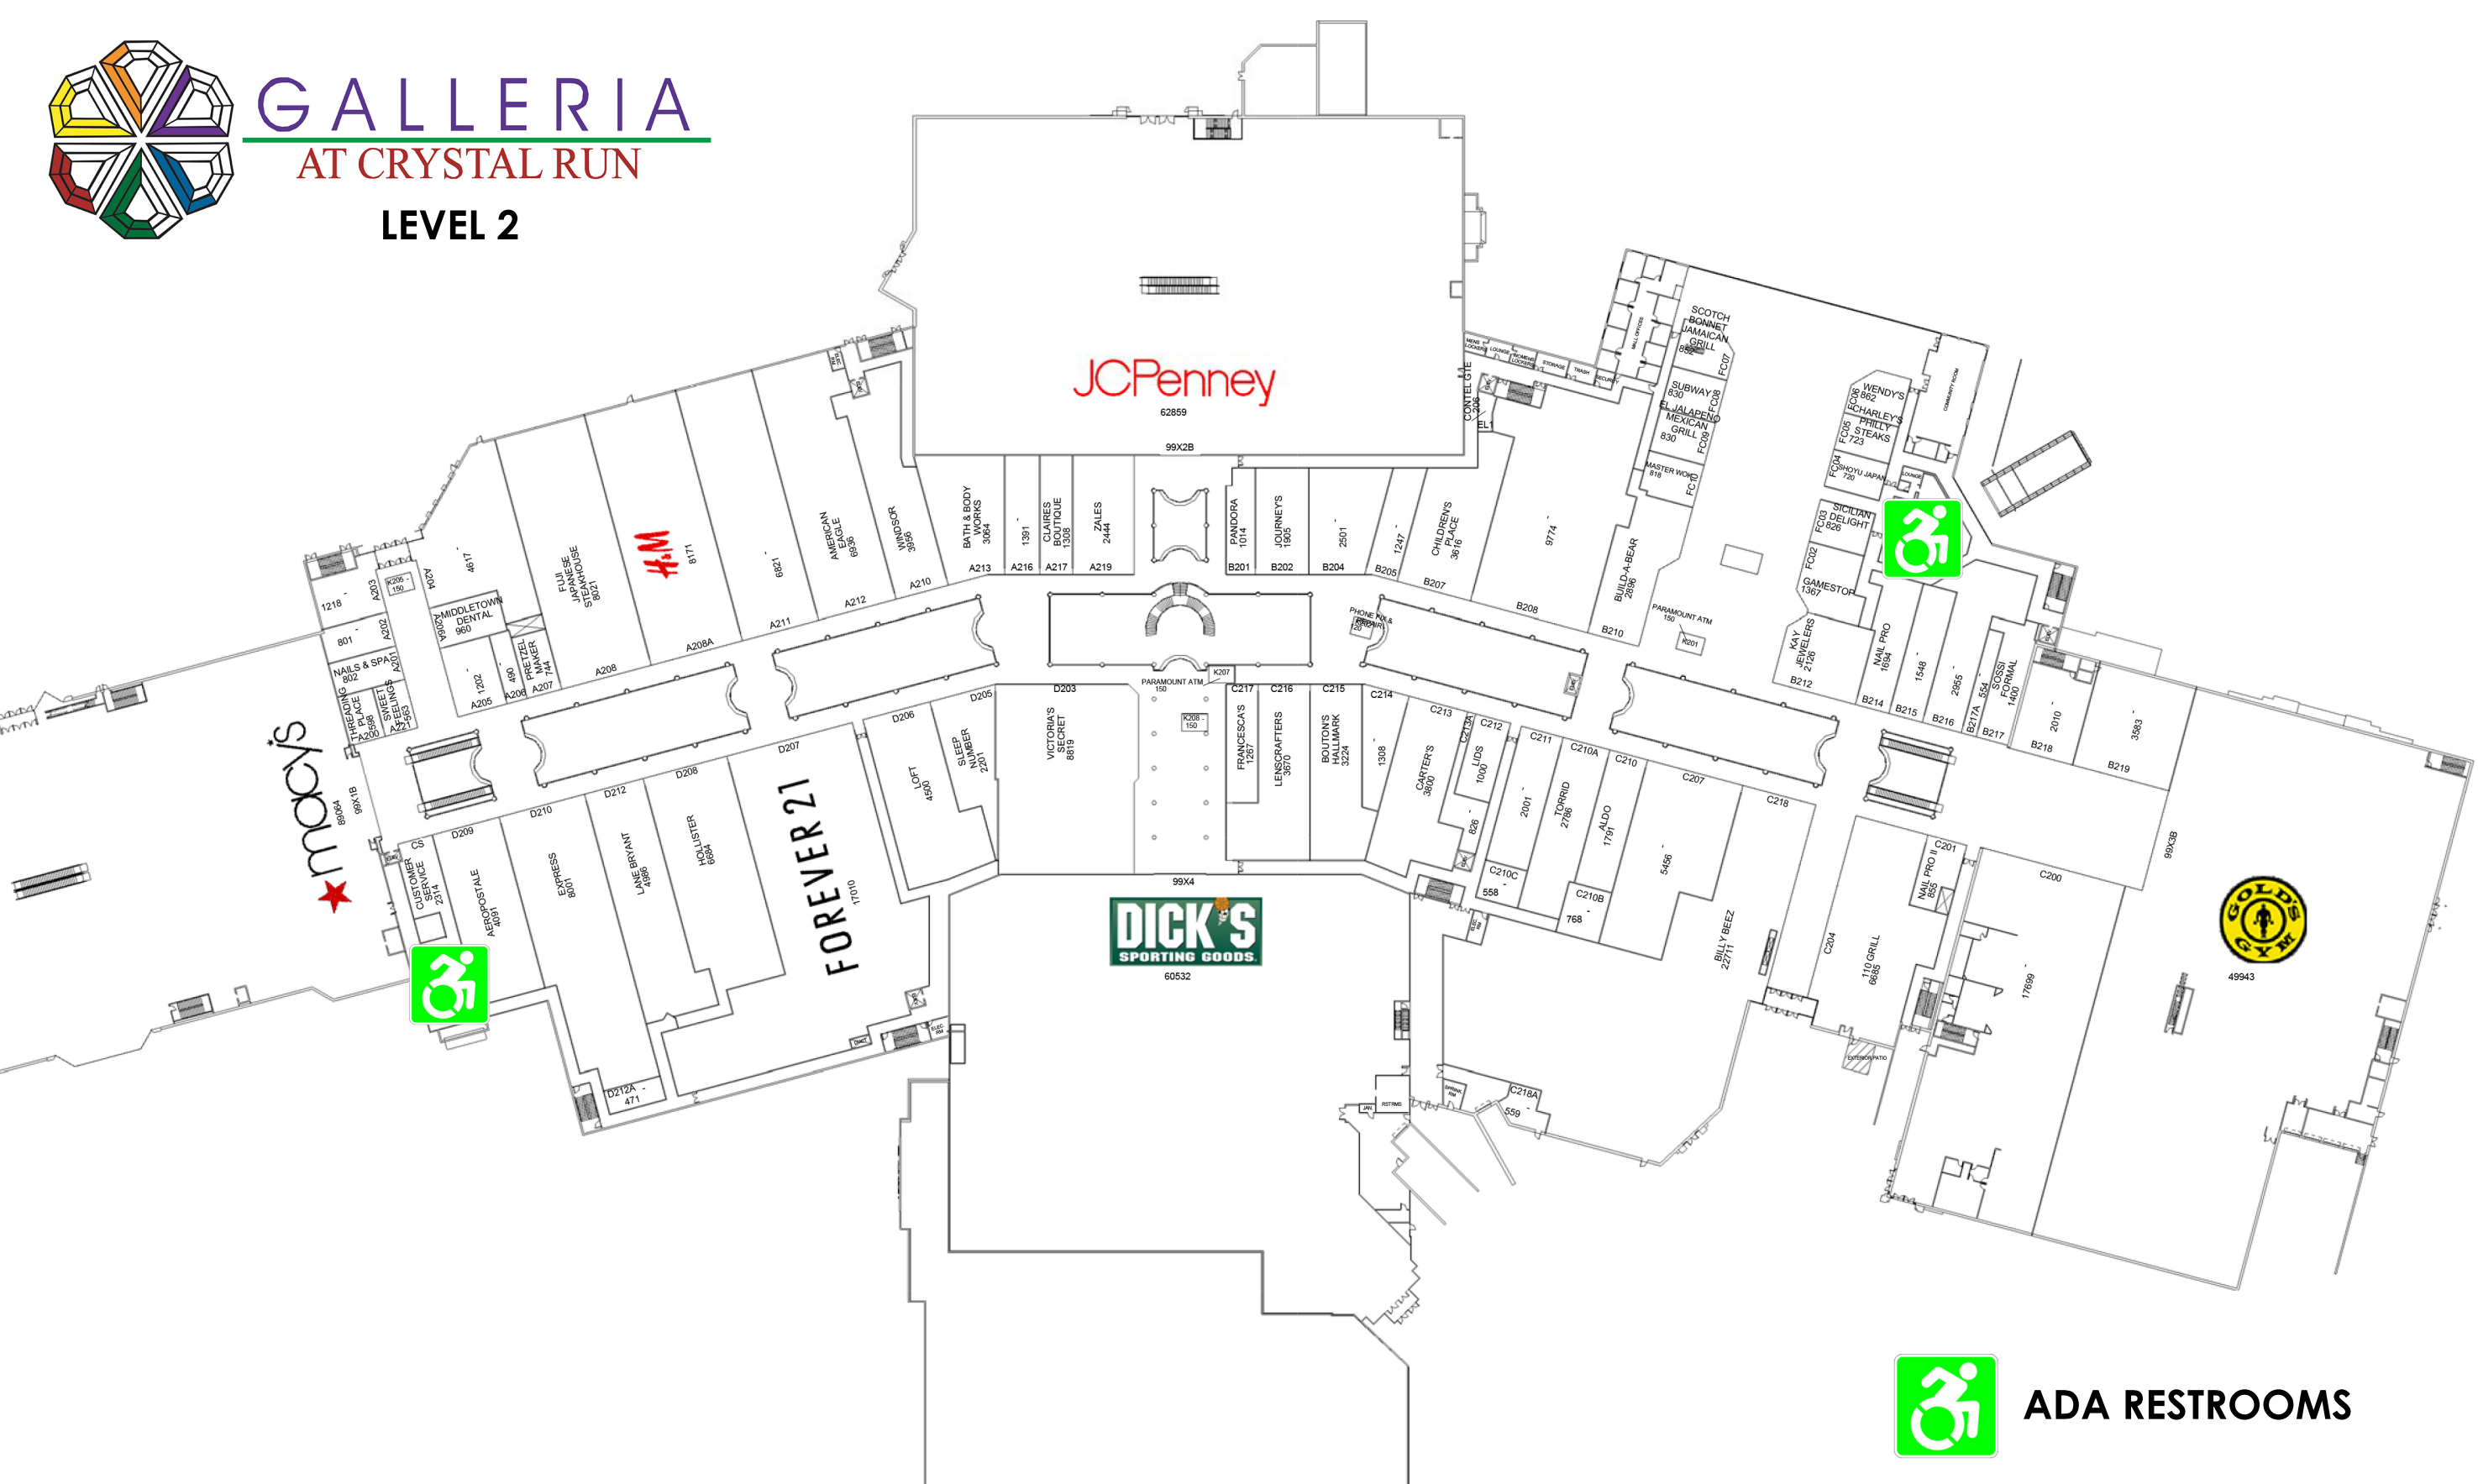

GALLERIA

AT CRYSTAL RUN

ADA ACCESSIBLE ENTRANCE

ADA PARKING

EXPECTANT MOTHER & SENIOR CITIZEN PARKING

GALLERIA AT CRYSTAL RUN

LEVEL 2

JCPenney
62859

macy's
99064

FOREVER 21
17010

DICK'S
SPORTING GOODS
60532

GOLD'S
GYM
49943

ADA RESTROOMS