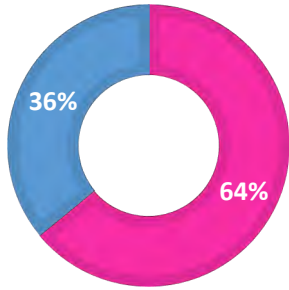

7.2 Million
Annual Visits*

1.2 Million sf
Leasable Area

*Placer.AI provides aggregated geolocation insights using cell phone app location data. Annual Visits does not account for total visitation and excludes International visitors.

Crystal Run Demographics

Placer.AI provides aggregated geolocation insights using cell phone app location data. Annual Visits does not account for total visitation and excludes some key audiences such as international visitors.

GENDER

Female Male

AGE

Age 18-24 Age 25-34 Age 35-44
Age 45-55 Age 55-64 Age 65+

AVERAGE HOUSEHOLD INCOME

MONTHLY VISITS

7,200,000 Annual Visits

Length in minutes