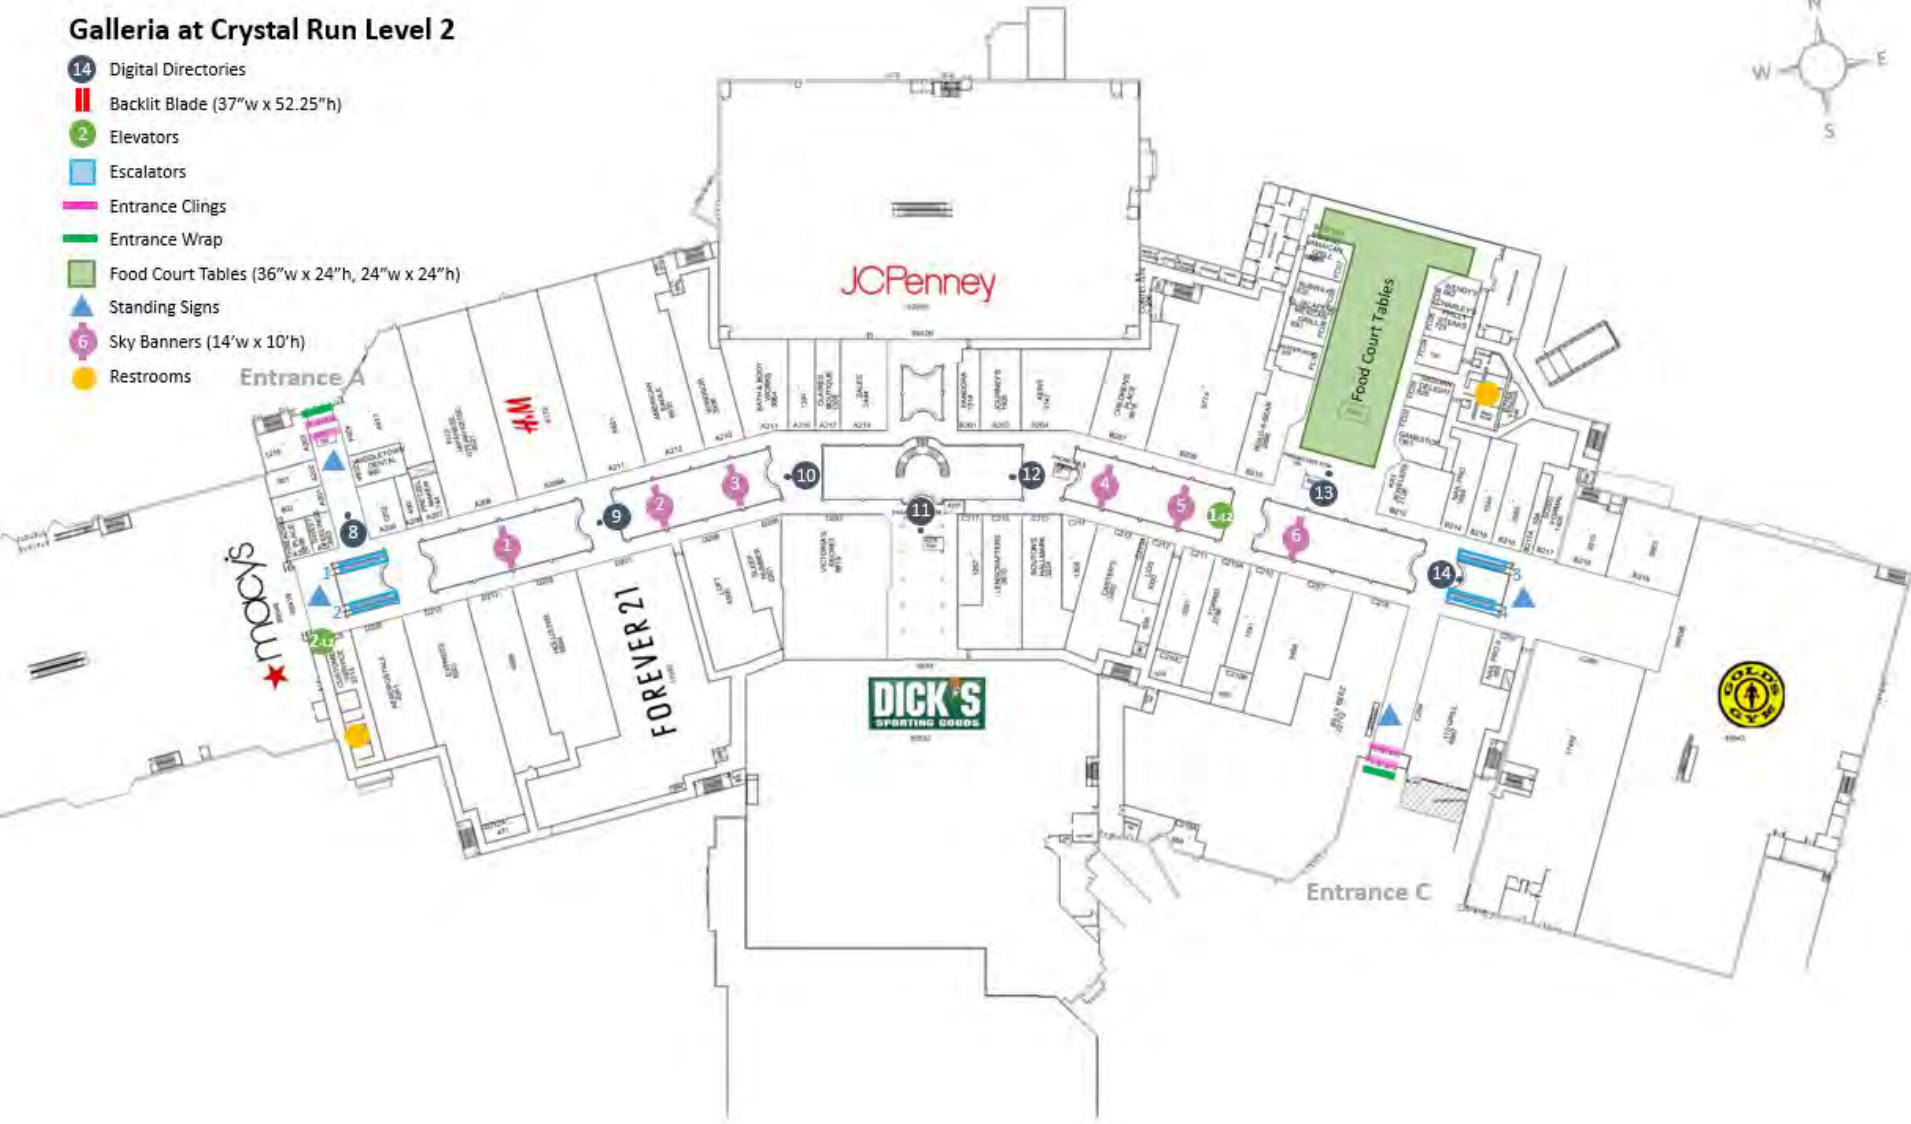

Floor Plans *Level Two*

Galleria at Crystal Run Level 2

- 14 Digital Directories
- Backlit Blade (37" w x 52.25" h)
- 2 Elevators
- Escalators
- Entrance Clings
- Entrance Wrap
- Food Court Tables (36" w x 24" h, 24" w x 24" h)
- Standing Signs
- 5 Sky Banners (14' w x 10' h)
- Restrooms