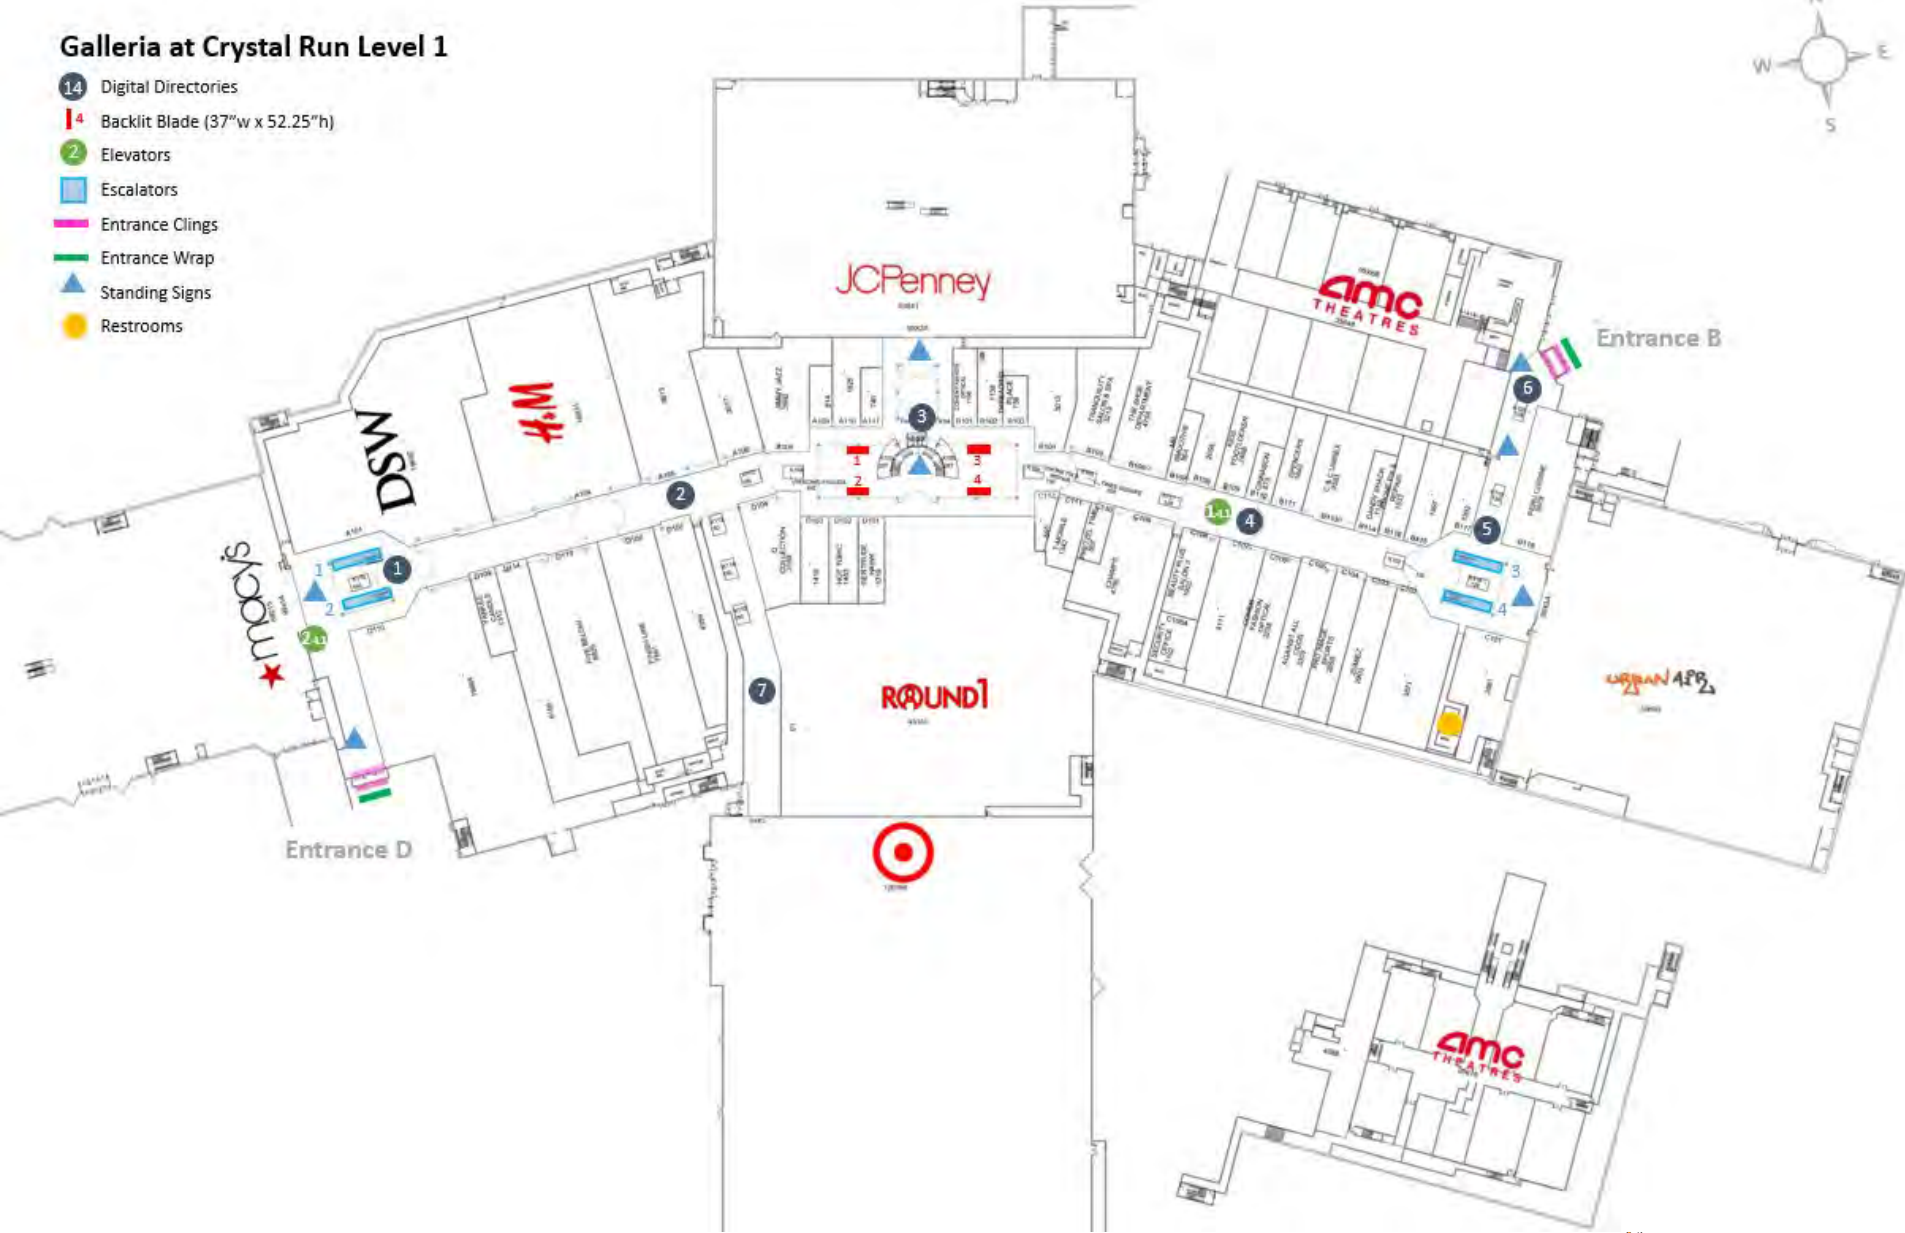

LOCAL34.com

SECTIONS NEWS WEATHER

Destiny USA installs breastfeeding suites for nursing mothers

Posted: Jan 29, 2018 04:01 PM EST
Updated: Jan 31, 2018 08:15 AM EST

Facebook Twitter YouTube Plus 788

SYRACUSE, N.Y. (WISVR-TV) - Destiny USA is now the first location in Central New York that has installed **Mamava suites** - breastfeeding stations for nursing mothers.

The installation comes from with a partnership between the mall, Kinney Drugs and Onondaga County.

Floor Plans *Level One*

Galleria at Crystal Run Level 1

- 14 Digital Directories
- 4 Backlit Blade (37" w x 52.25" h)
- 2 Elevators
- Escalators
- Entrance Clings
- Entrance Wrap
- ▲ Standing Signs
- Restrooms