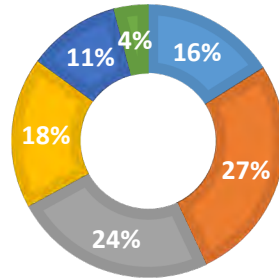

7.2 Million
Annual Visits*

1.2 Million sf
Leasable Area

*Placer.AI provides aggregated geolocation insights using cell phone app location data. Annual Visits does not account for total visitation and excludes International visitors.

Crystal Run Demographics

Placer.AI provides aggregated geolocation insights using cell phone app location data. Annual Visits does not account for total visitation and excludes some key audiences such as international visitors.

GENDER

Female Male

AGE

Age 18-24 Age 25-34 Age 35-44
Age 45-55 Age 55-64 Age 65+

AVERAGE HOUSEHOLD INCOME

MONTHLY VISITS

7,200,000 Annual Visits

Length in minutes