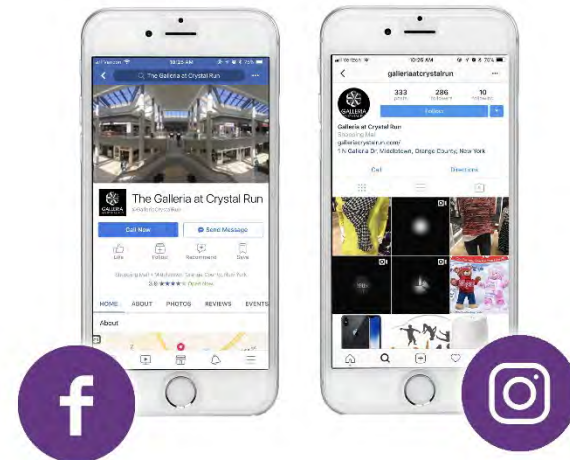

Social Media

Dimensions

<i>Website Feature Ad</i>	1600px (w) x 545px (h)
<i>Website Carousel Slider</i>	1000px (w) x 500px (h)
<i>Email Banner</i>	600px (w) x 110px (h)
<i>Email Header</i>	600px (w) x 400px (h)
<i>Facebook Cover</i>	851px (w) x 315px (h)
<i>Facebook Ad</i>	1200px (w) x 628px (h)
<i>Instagram</i>	1080px (w) x 1080px (h)
<i>Twitter</i>	1500px (w) x 500px (h)
<i>Wi-Fi Graphic</i>	640px (w) x 640px (h)
Format	Jpg or PDF