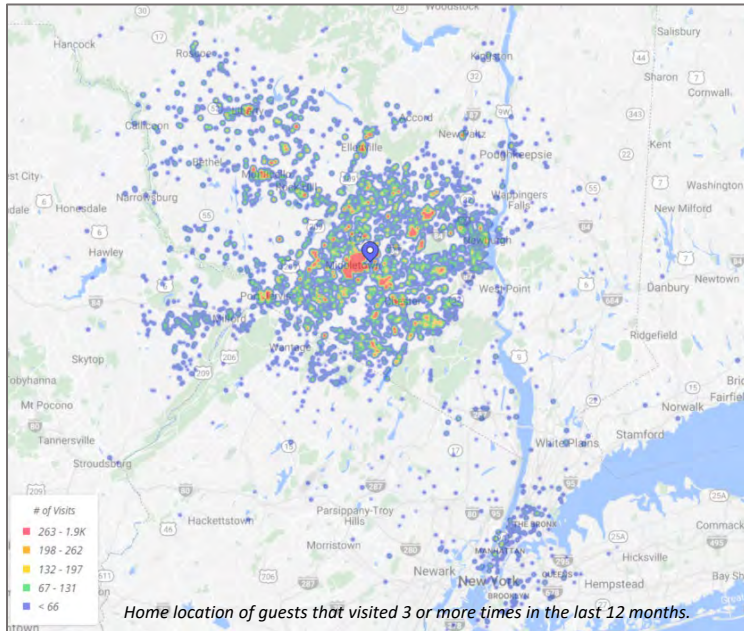

7.2 Million
Annual Visits*

1.2 Million sf
Leasable Area

*Placer.AI provides aggregated geolocation insights using cell phone app location data. Annual Visits does not account for total visitation and excludes International visitors.

Crystal Run Demographics

Placer.AI provides aggregated geolocation insights using cell phone app location data. Annual Visits does not account for total visitation and excludes some key audiences such as international visitors.

GENDER

Female Male

AGE

Age 18-24 Age 25-34 Age 35-44
Age 45-55 Age 55-64 Age 65+

AVERAGE HOUSEHOLD INCOME

MONTHLY VISITS

7,200,000 Annual Visits

Length in minutes