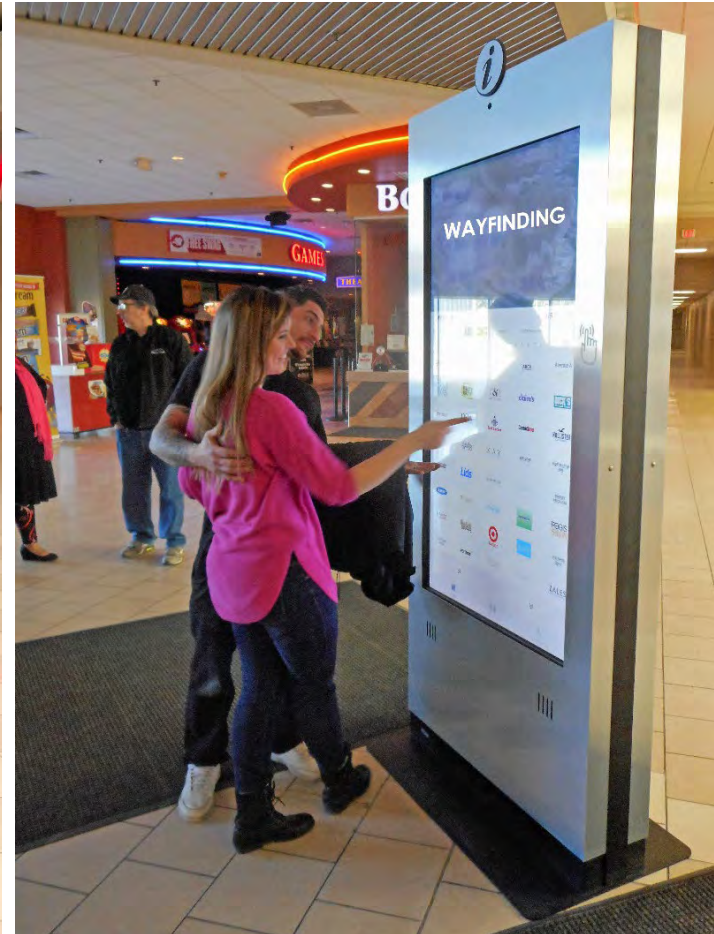

Digital Touch Screens