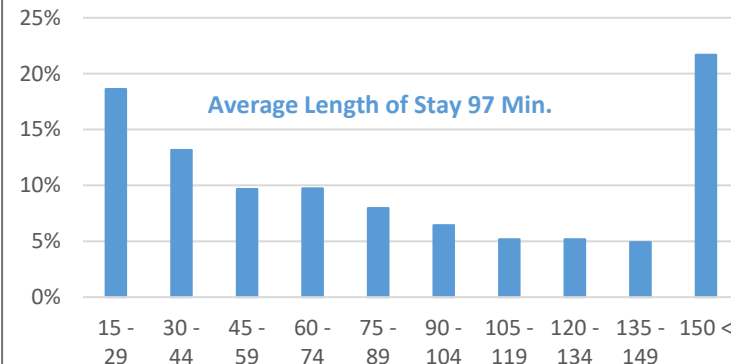

Length in minutes

Average Length of Stay 97 Min.