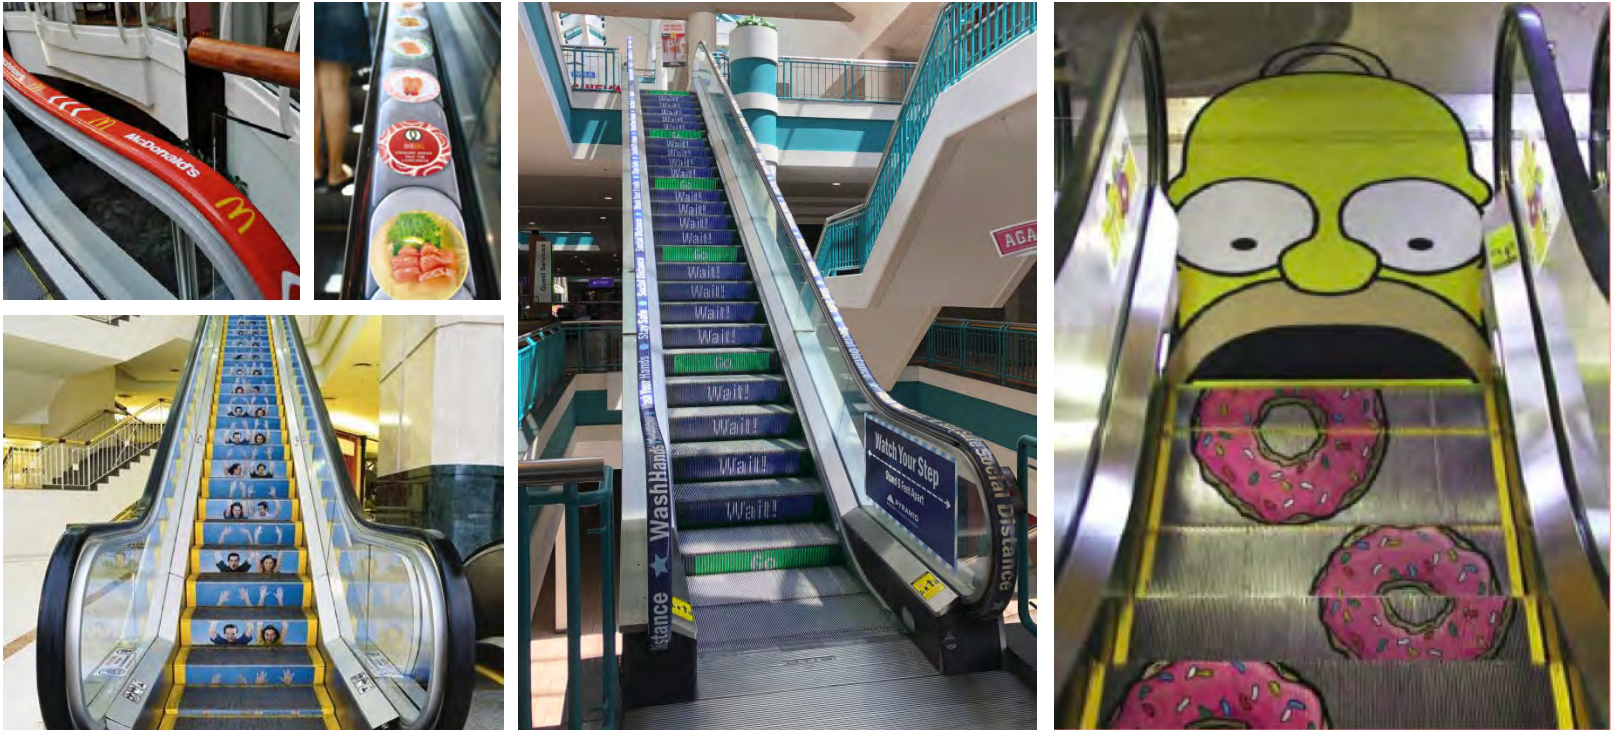

Dimensions Based on location

Format Jpg or PDF, CMYK, 300dpi

Escalator Wraps

Dimensions Based on location

Format Jpg or PDF, CMYK, 300dpi

Escalator Railings and Risers

Railings, Risers and Treads

Capture the attention of everyone riding the escalators. These dynamic graphics are now available for the first time in the United States. The durable graphics last for over 12 months and the railing wraps have an antibacterial coating.