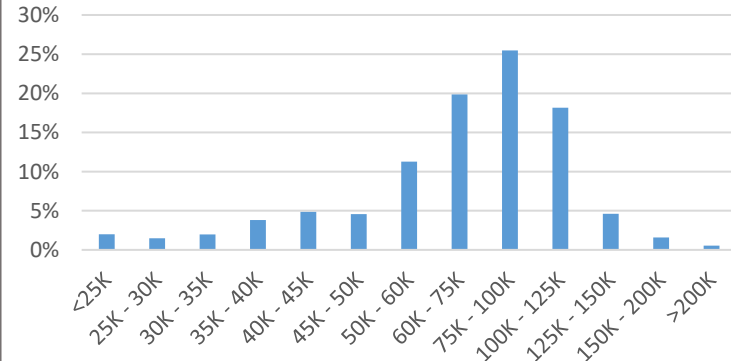

7.2 Million
Annual Visits*

1.2 Million sf
Leasable Area

*Placer.AI provides aggregated geolocation insights using cell phone app location data. Annual Visits does not account for total visitation and excludes International visitors.

GENDER

Female Male

AGE

Age 18-24 Age 25-34 Age 35-44
Age 45-55 Age 55-64 Age 65+

AVERAGE HOUSEHOLD INCOME

MONTHLY VISITS

7,200,000 Annual Visits

Length in minutes