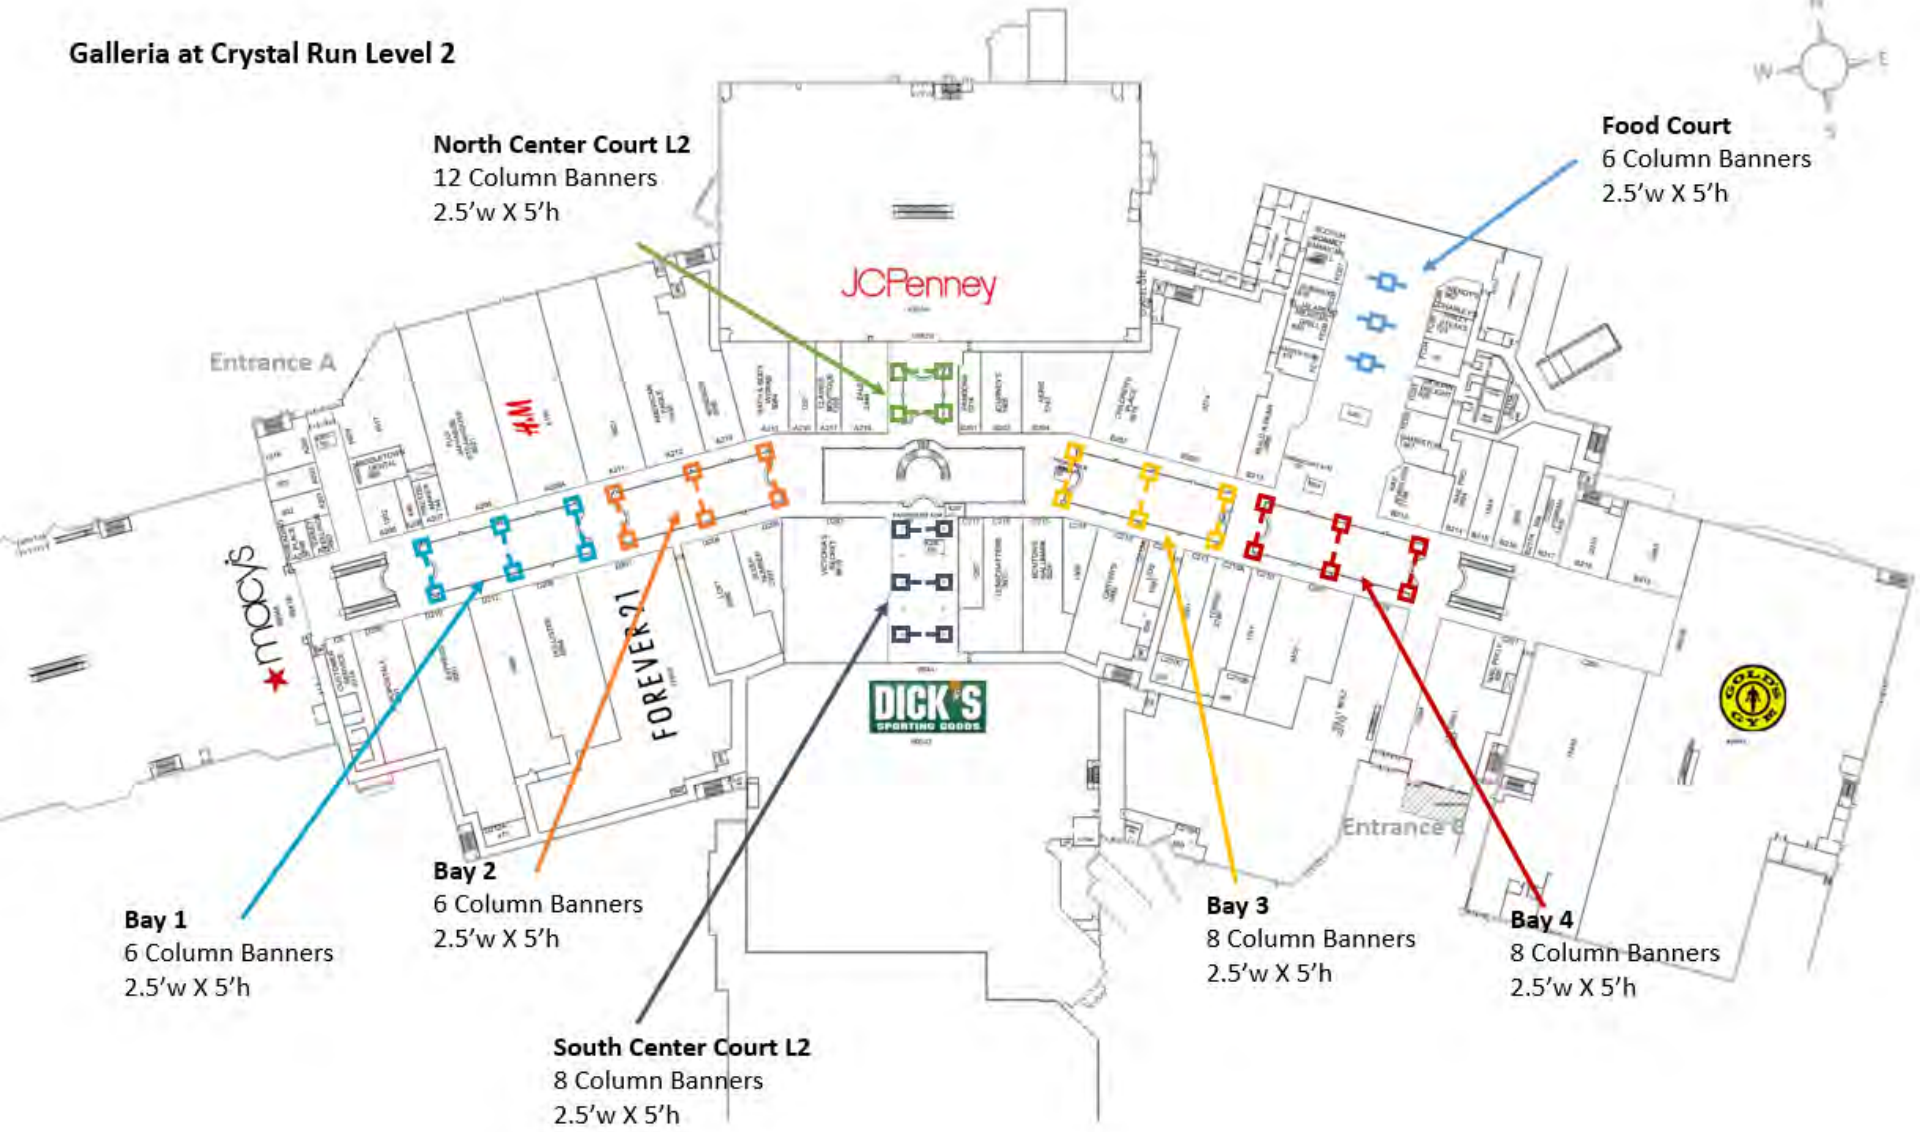

H.M.

ROUND1

URBAN APZ

Entrance D

Center Court L1
6 Column Banners
2.5'w X 5'h

AMC THEATRES

Floor Plans *Column Banners - Level Two*

Galleria at Crystal Run Level 2