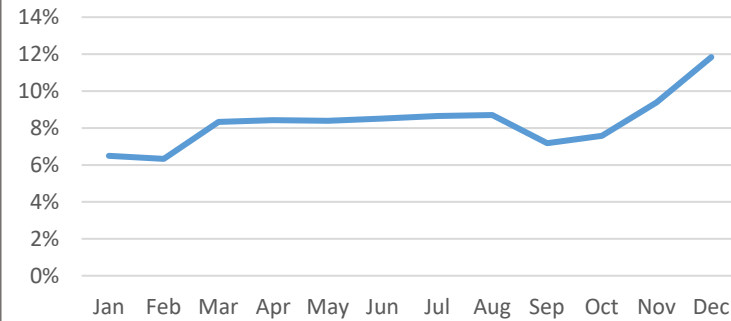

GENDER

Female Male

AGE

Age 18-24 Age 25-34 Age 35-44
Age 45-55 Age 55-64 Age 65+

AVERAGE HOUSEHOLD INCOME

MONTHLY VISITS

7,200,000 Annual Visits

Length in minutes