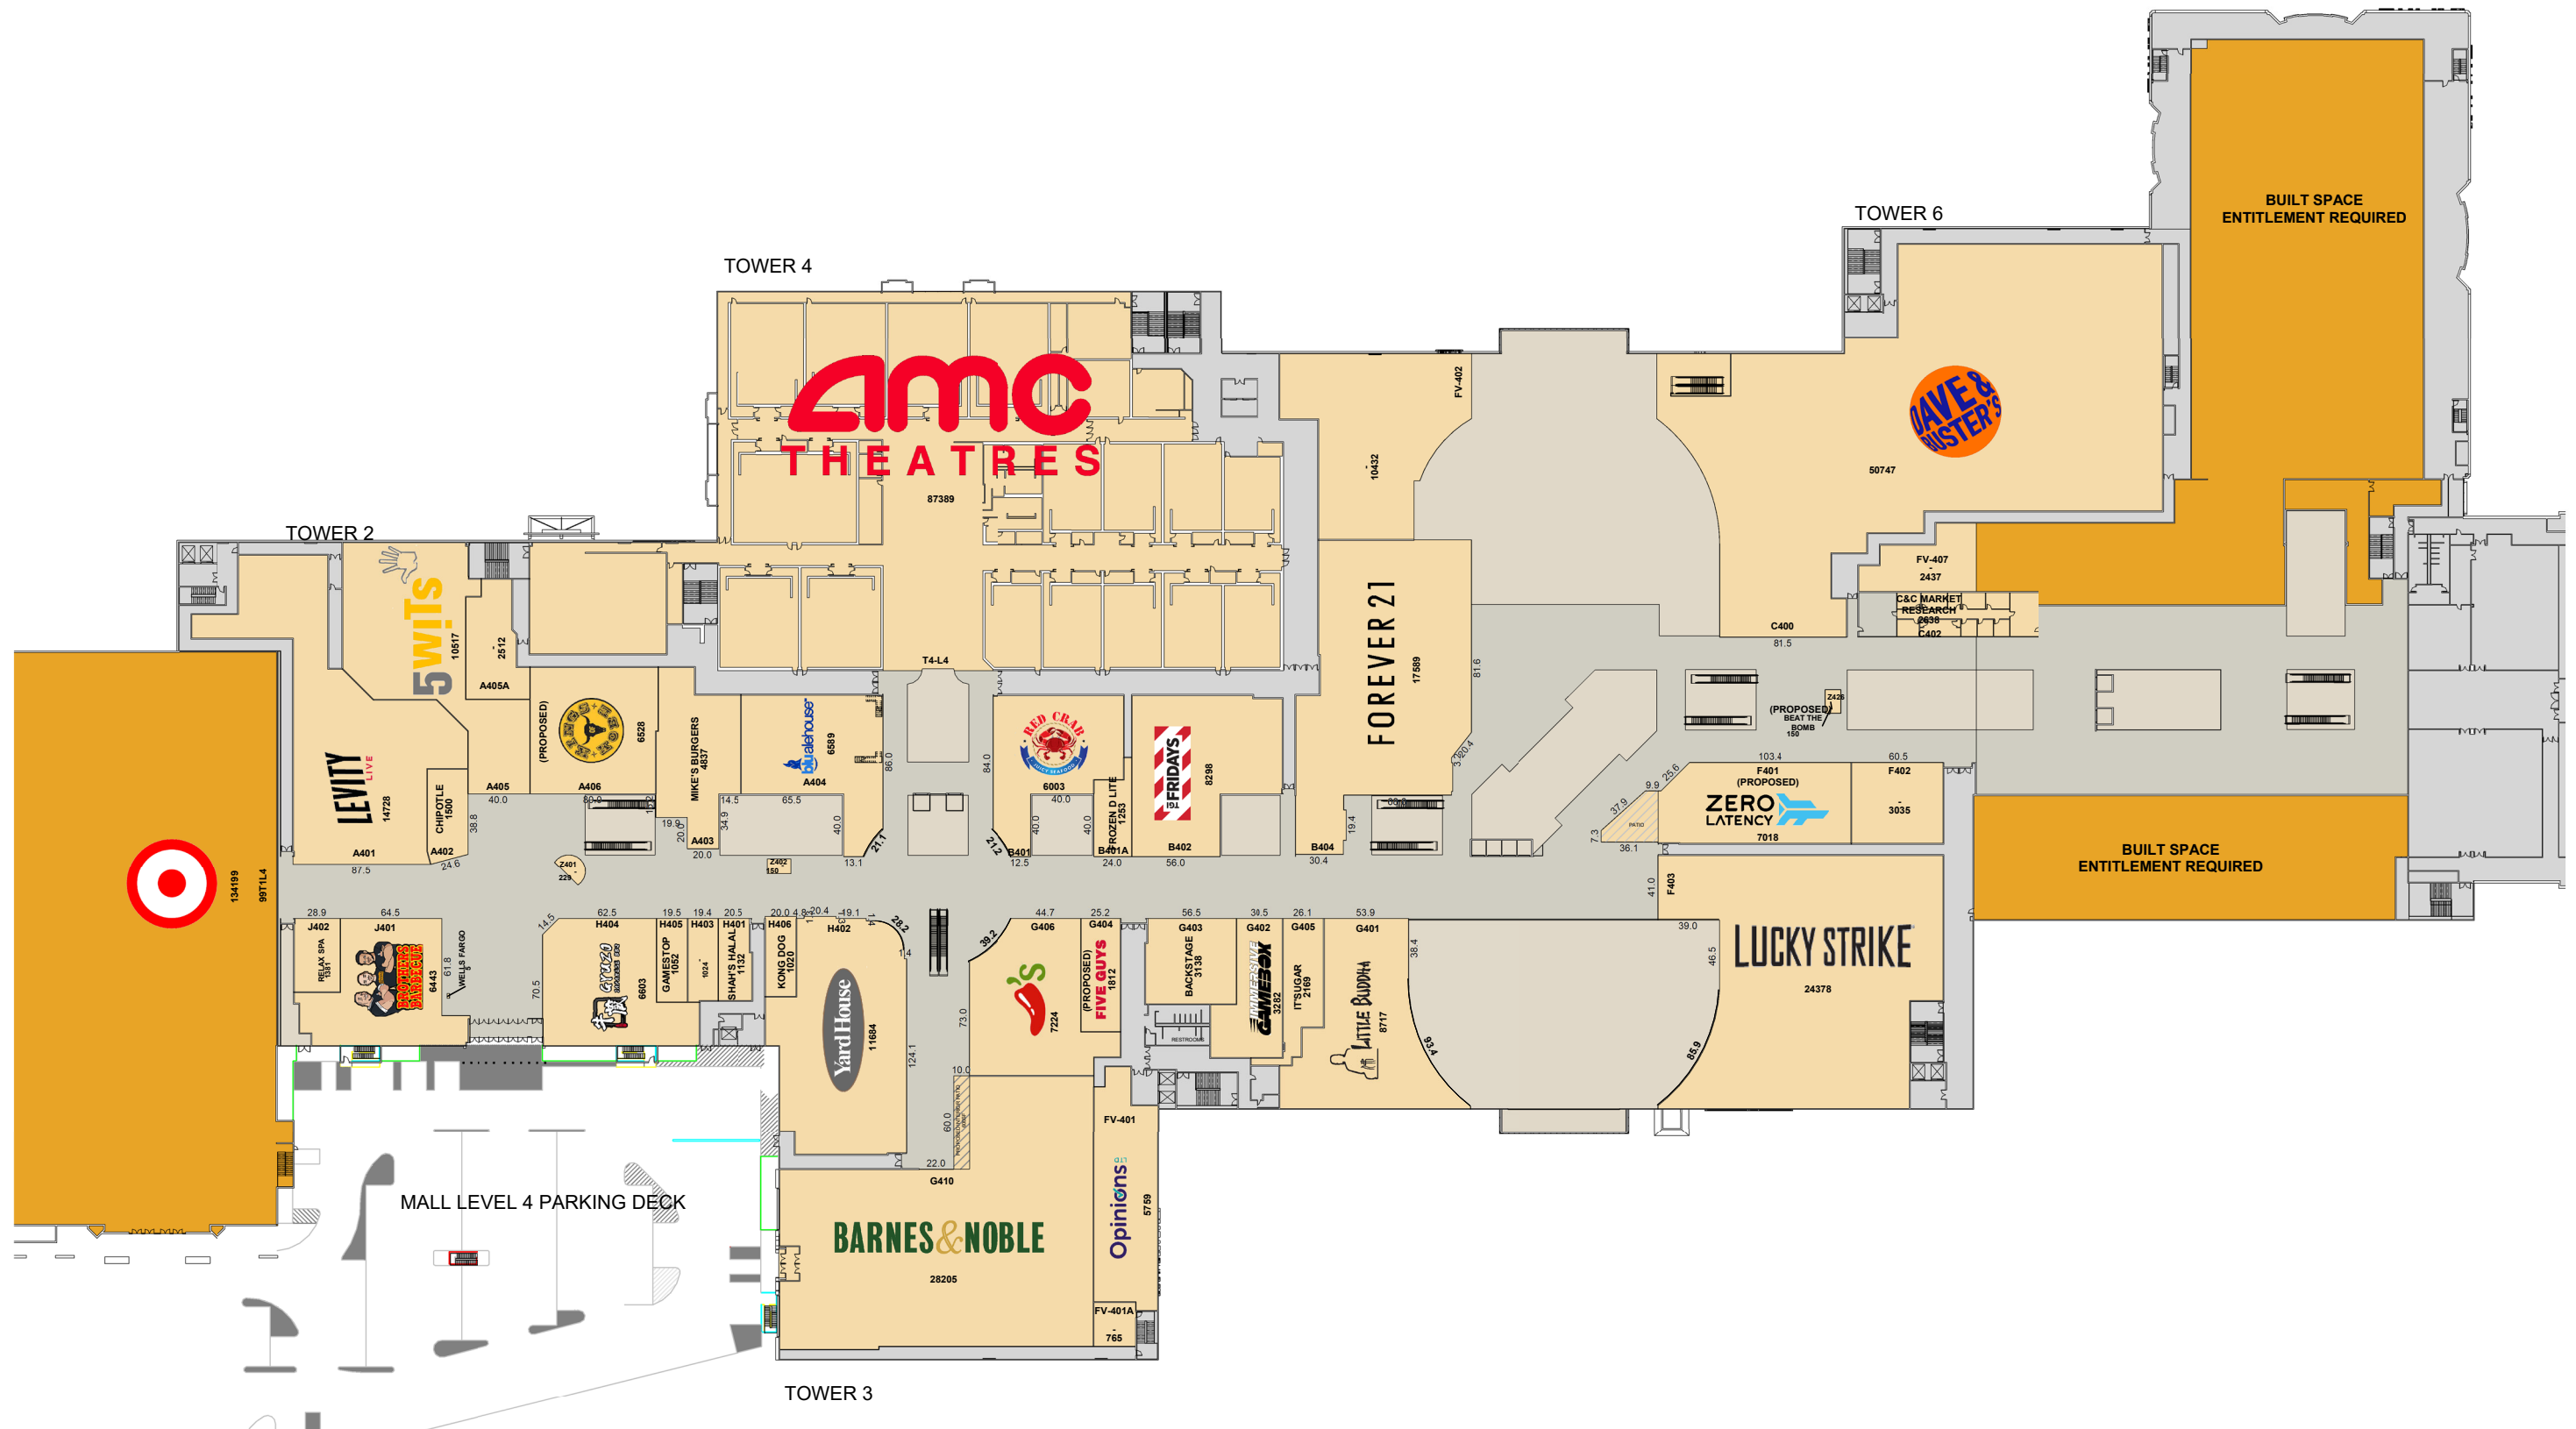

NORTH

Palisades Center
PALISADES CENTER

THE PYRAMID COMPANIES
4 CLINTON SQUARE
SYRACUSE, NEW YORK 13202
(315) 422-7000
www.pyramidmg.com

LOCATION:
WEST NYACK, NY

DRAWING:
MARKETING PLAN

DATE:
05/10/23

SCALE:
NTS

L4