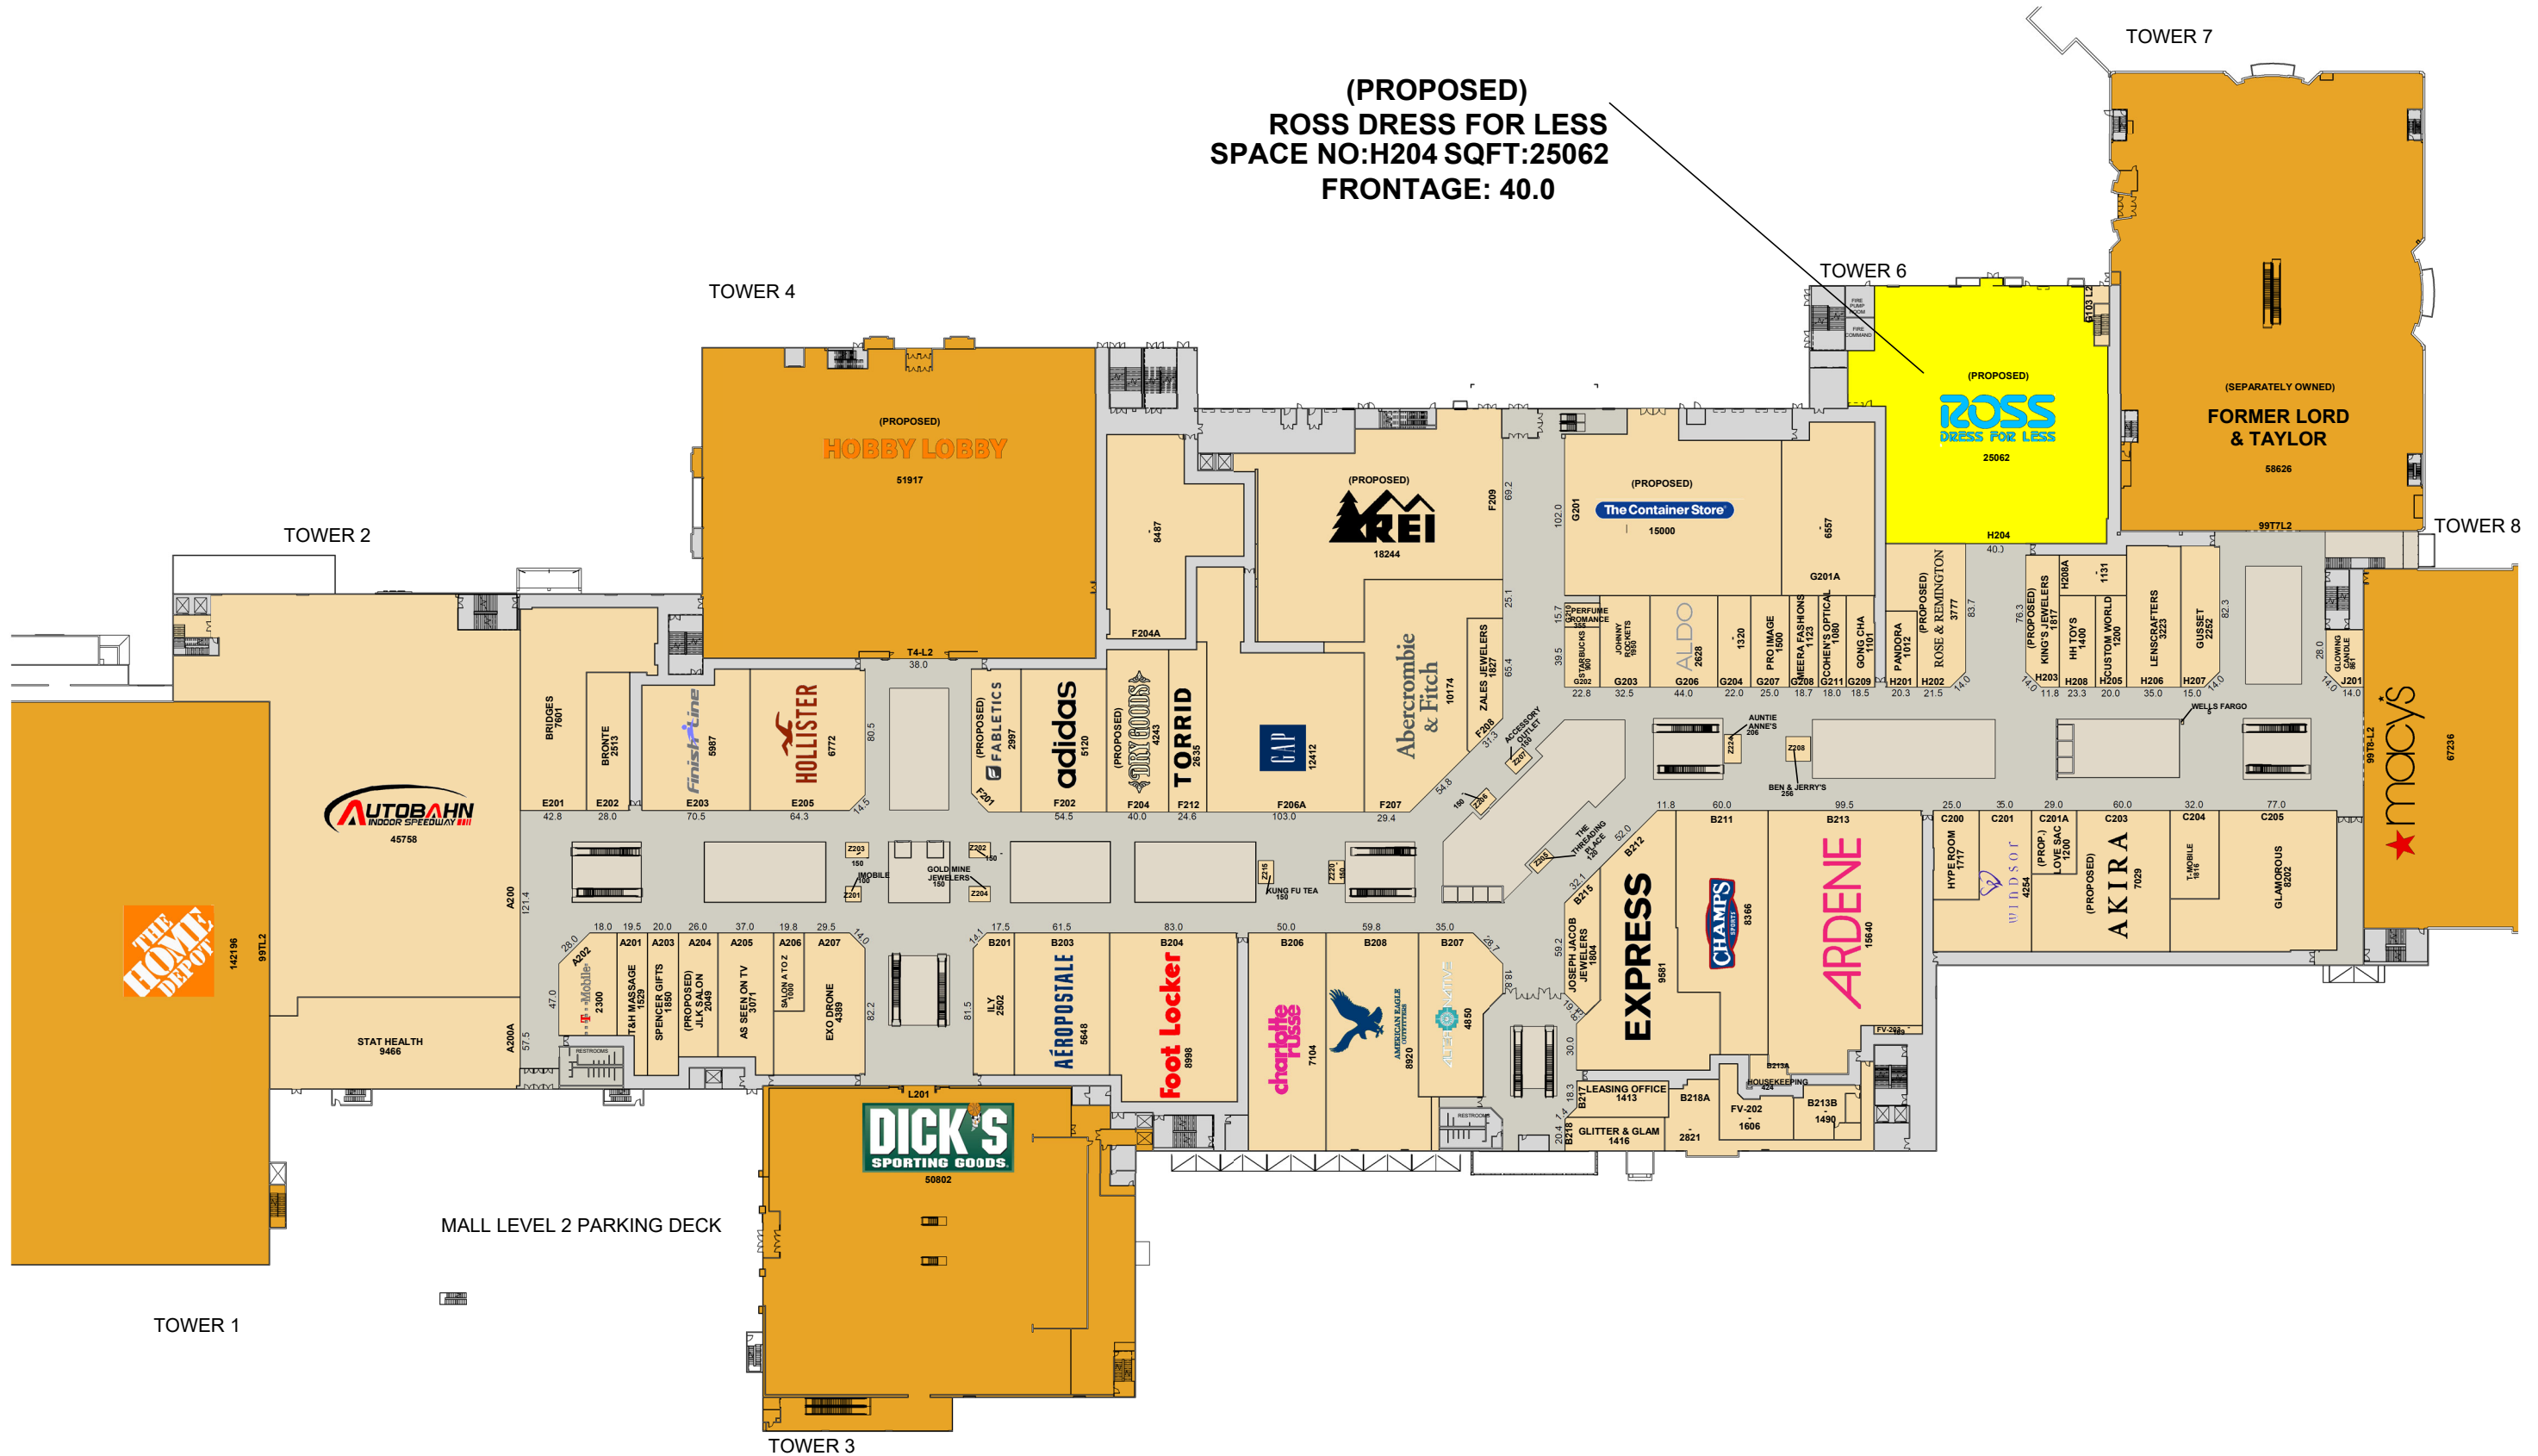

LOCATION: WEST NYACK, NY

DRAWING: MARKETING PLAN

DATE:
 05/10/23

SCALE:
 NTS

L1

NORTH

PALISADES CENTER

(PROPOSED)
ROSS DRESS FOR LESS
SPACE NO:H204 SQFT:25062
FRONTAGE: 40.0