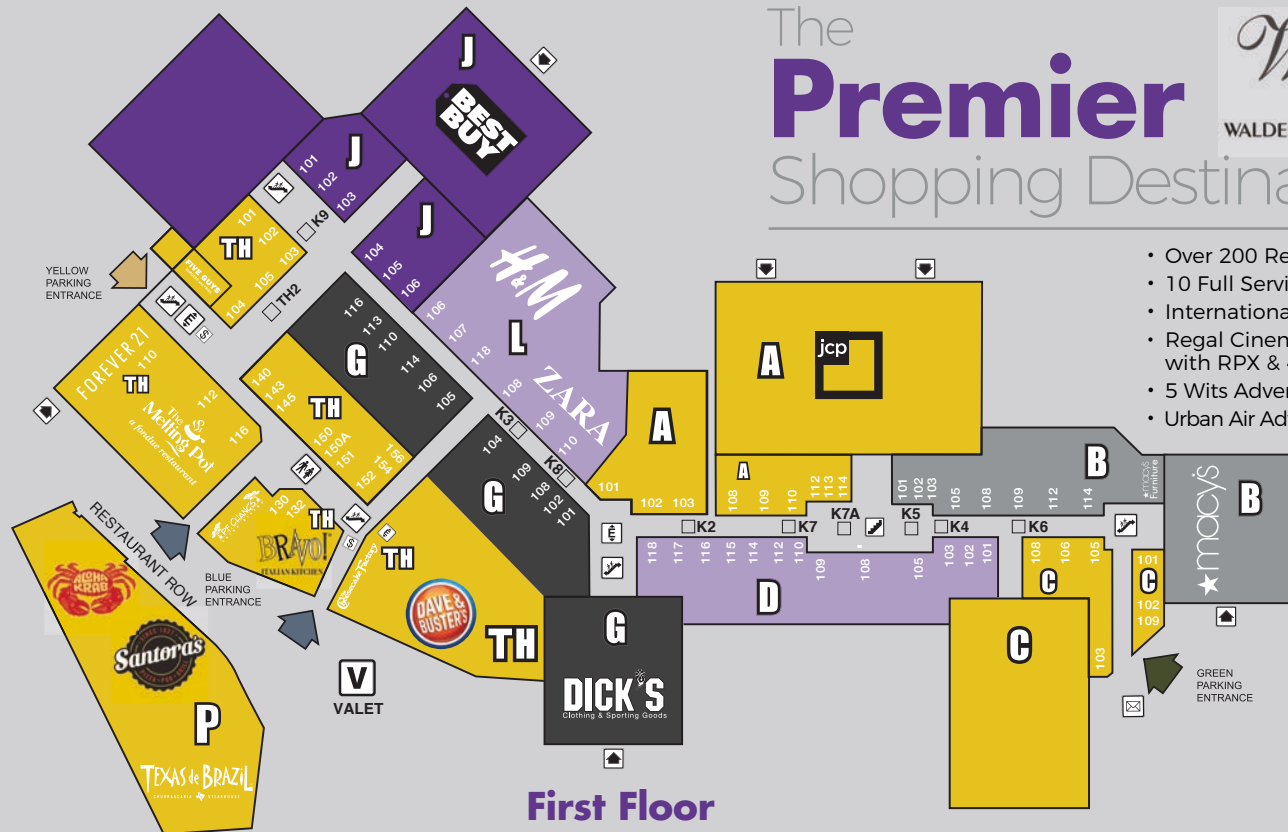

The Premier Shopping Destination

- Over 200 Retailers
- 10 Full Service Restaurants
- International Food Court
- Regal Cinemas Stadium 16 with RPX & 4DX Theater
- 5 Wits Adventure Entertainment
- Urban Air Adventure Park

First Floor