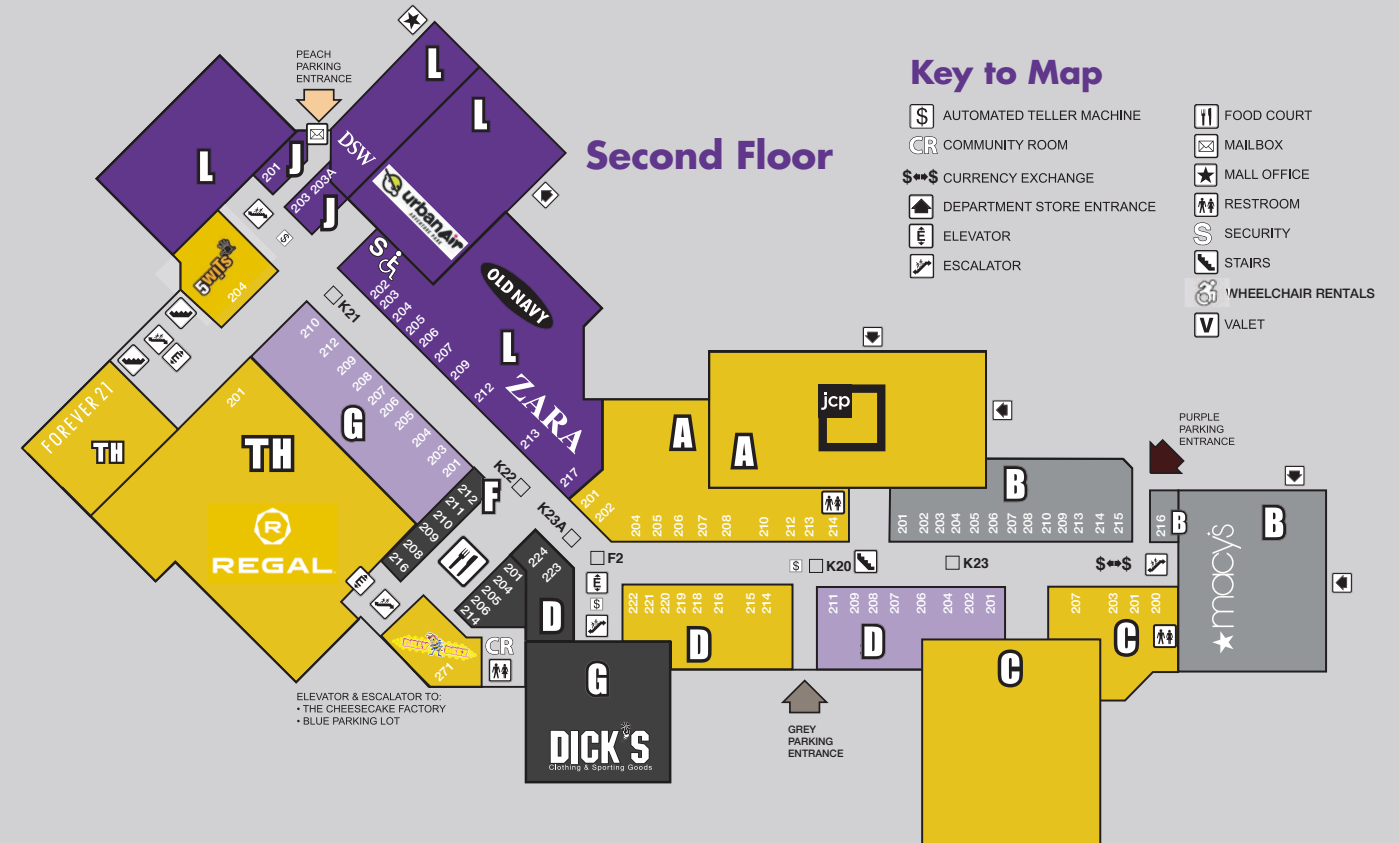

Second Floor

Key to Map

- AUTOMATED TELLER MACHINE
- COMMUNITY ROOM
- CURRENCY EXCHANGE
- DEPARTMENT STORE ENTRANCE
- ELEVATOR
- ESCALATOR
- FOOD COURT
- MAILBOX
- MALL OFFICE
- RESTROOM
- SECURITY
- STAIRS
- WHEELCHAIR RENTALS
- VALET

SHOP

DEPARTMENT STORES

Best Buy	681-5406
JCPenney	681-5100
Macy's	684-6267
Dick's Sporting Goods	651-0600

WOMEN'S FASHIONS

G207 Aerie	681-7385
A109 Aeropostale	681-0394
C207 AAO-Against All Odds	651-0609
D112 American Eagle	683-3662
L106 Anthropologie	683-2013
A205 Ardene	220-7517
D110 Buckle	681-1928
A112 Buffalo Kids	NOW OPEN
B109 Cacique	206-3348
D108 Charlotte Russe	681-0681
TH152 Eddie Bauer	681-2170
J103 Express	685-0416
TH110 Forever 21	686-9280
D117 francesca's	683-0817
L118 Free People	681-0615
L212 Gap	684-8525
G101 Garage	683-6987
L107 H&M	(855) 466-7467
D114 Hollister	651-0002
A210 Hot Topic	681-7762
G106 J. Crew	684-8189
G110 J. Jill	651-0650
A204 JD Sports	235-5847
B109 Lane Bryant	206-3348
B208 Leggings & Beyond	(585) 831-4700
A108 LOFT	651-0617
J105 lululemon athletica	681-3916
D118 Michael Kors	686-0800
TH150 Oakley	681-0669
L209 Old Navy Clothing Co.	651-4641

D104 PacSun	685-5484
D211 PINK	685-3201
D216 rue21	COMING SOON
TH116 SCHIQ	(516) 590-5040
G201 Sholan	(516) 590-5040
D102 Soma Intimates	683-0581
C105 streeTgame	684-8829
D218 Torrid	681-8920
TH112 Urban Outfitters	685-8080
D208 Vans	681-4191
A101 Vera Bradley	681-0874
G102 Victoria's Secret	681-3424
G114 White House Black Market	685-3523
D105 Windsor	200-1456
L109 Zara	684-0025
G208 Zumiez	651-0438

MEN'S FASHIONS

A109 Aeropostale	681-0394
C207 AAO-Against All Odds	651-0609
D112 American Eagle Outfitter	683-3662
D110 Buckle	681-1928
A112 Buffalo Kids	NOW OPEN
TH152 Eddie Bauer	681-2170
J103 Express Men	685-0416
TH110 Forever 21	686-9280
L212 Gap	684-8525
L107 H&M	(855) 466-7467
D114 Hollister	651-0002
A210 Hot Topic	681-7762
G109 Hugo Boss	684-5210
G106 J. Crew	684-8189
A204 JD Sports	235-5847
J105 lululemon athletica	681-3916
TH150 Oakley	681-0669
L209 Old Navy Clothing Co.	651-4641
D104 PacSun	685-5484
C105 streeTgame	684-8829
J101 Tuxedo Junction	683-3318

D101 Uomo Da Milano	684-6390
TH112 Urban Outfitters	685-8080
D208 Vans	681-4191
L213 Zara	684-0025
G208 Zumiez	651-0438

CHILDREN'S FASHIONS

L212 Baby Gap	684-8525
G210 The Children's Place	681-7366
L212 Gap Kids	684-8525
L107 H&M	(855) 466-7467
G106 J. Crew	684-8189
L Kids For Less	681-2204
L209 Old Navy Clothing Co.	651-4641
L213 Zara	684-0025

SHOES/FOOTWEAR

A110 Aldo Shoes	683-6296
D109 Champs	681-3528
L DSW Shoe Warehouse	684-7808
TH152 Eddie Bauer	681-2170
C106 Famous Footwear	683-3662
A204 JD Sports	235-5847
B105 Foot Locker	685-0681
B105 House of Hoops	685-0681
L203 Journeys	651-0207
G212 Kids Foot Locker	681-2596
D118 Michael Kors	686-0800
C105 streeTgame	684-8829
A211 Underground by Journeys	685-0963
D208 Vans	681-4191

JEWELRY, ACCESSORIES & EYEWEAR