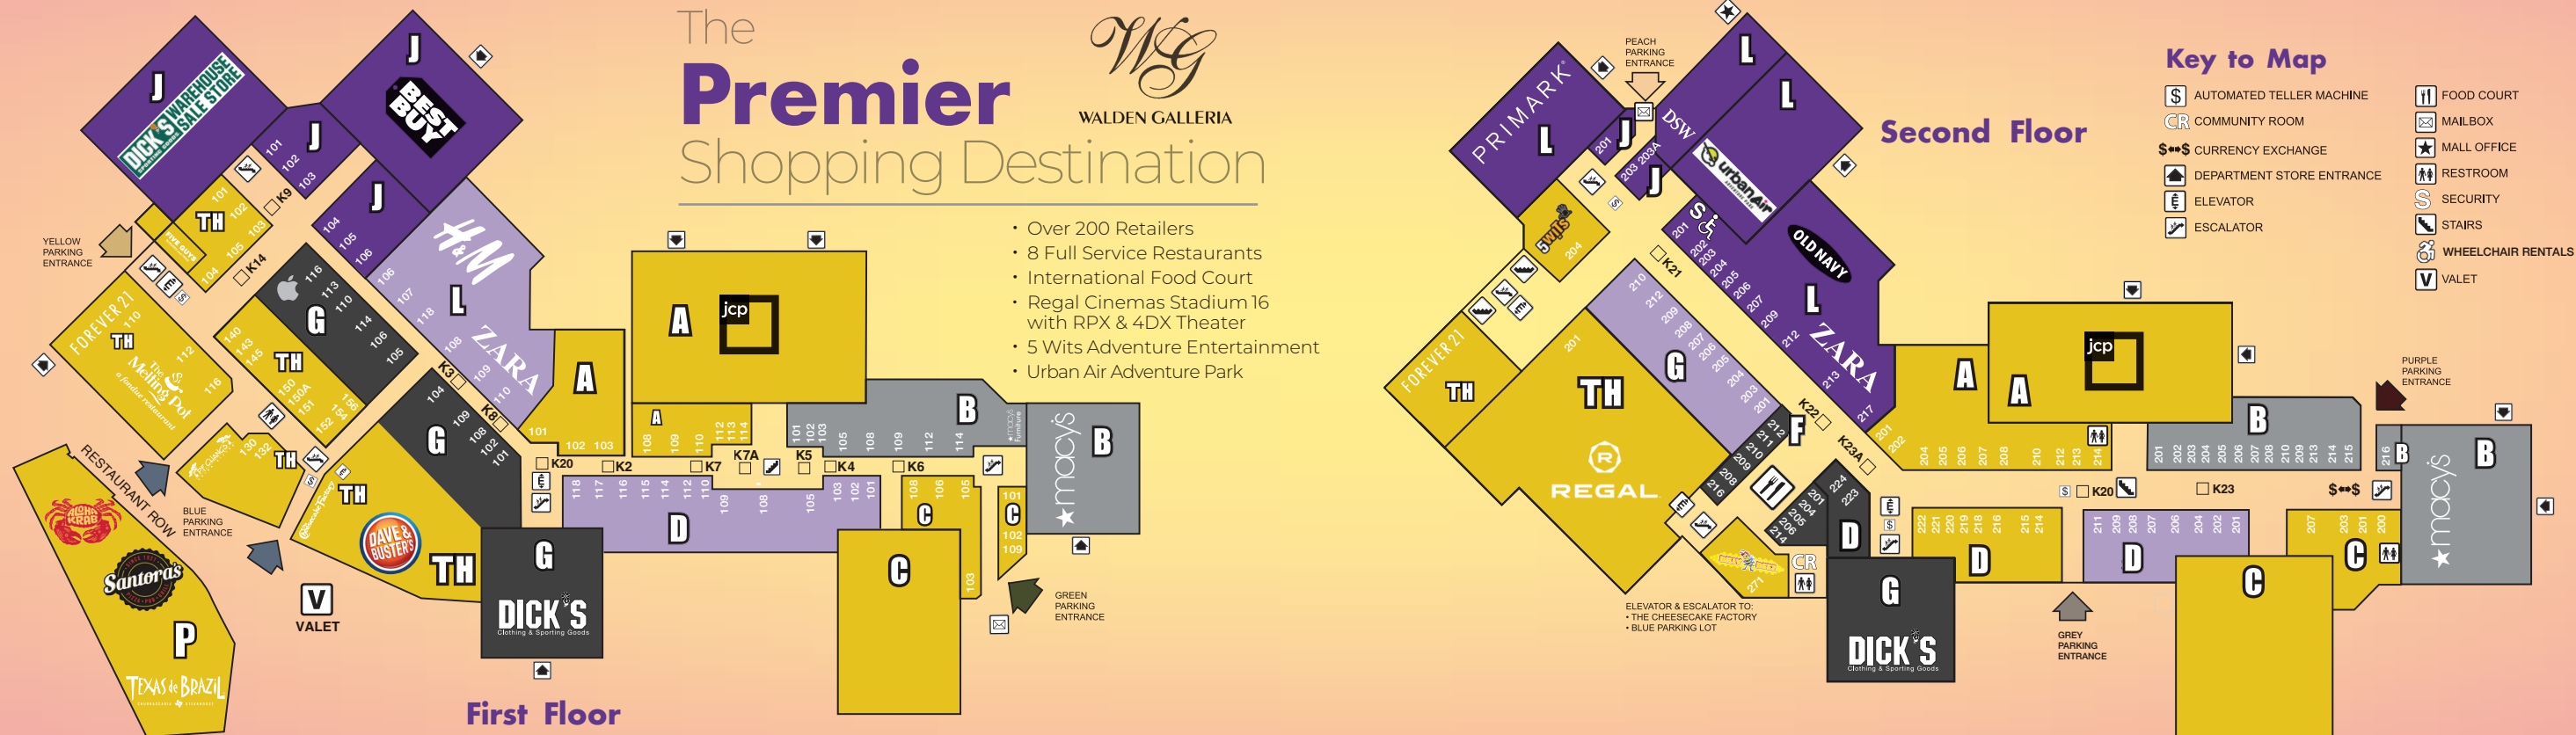

From East

Take I-90 to Exit 52 West (Walden Avenue West), Turn right on to Galleria Drive.

From South or West

Take I-90 to Exit 52 East (Walden Avenue East), Walden Galleria is on the left.

From Downtown Buffalo

CONNECT WITH WALDEN GALLERIA

waldengalleria.com | 716.681.7600

Restrooms / Diaper Change Area

Family Restrooms are located on the lower level near Oakley and the upper level near JCPenney, Macy's and the Food Court. Lounge/nursing room is located near the restrooms in the Food Court.

TOP TRENDING:
 ENGRAVED
STONE
 BRACELETS

NOW OPEN

THE INSPIRATION CO.

Urban Air ADVENTURE PARK

Let'em fly

Buy Tickets

UrbanAirBuffalo.com

The Premier Shopping Destination

Key to Map

- AUTOMATED TELLER MACHINE
- COMMUNITY ROOM
- CURRENCY EXCHANGE
- DEPARTMENT STORE ENTRANCE
- ELEVATOR
- ESCALATOR
- FOOD COURT
- MAILBOX
- MALL OFFICE
- RESTROOM
- SECURITY
- STAIRS
- WHEELCHAIR RENTALS
- VALET