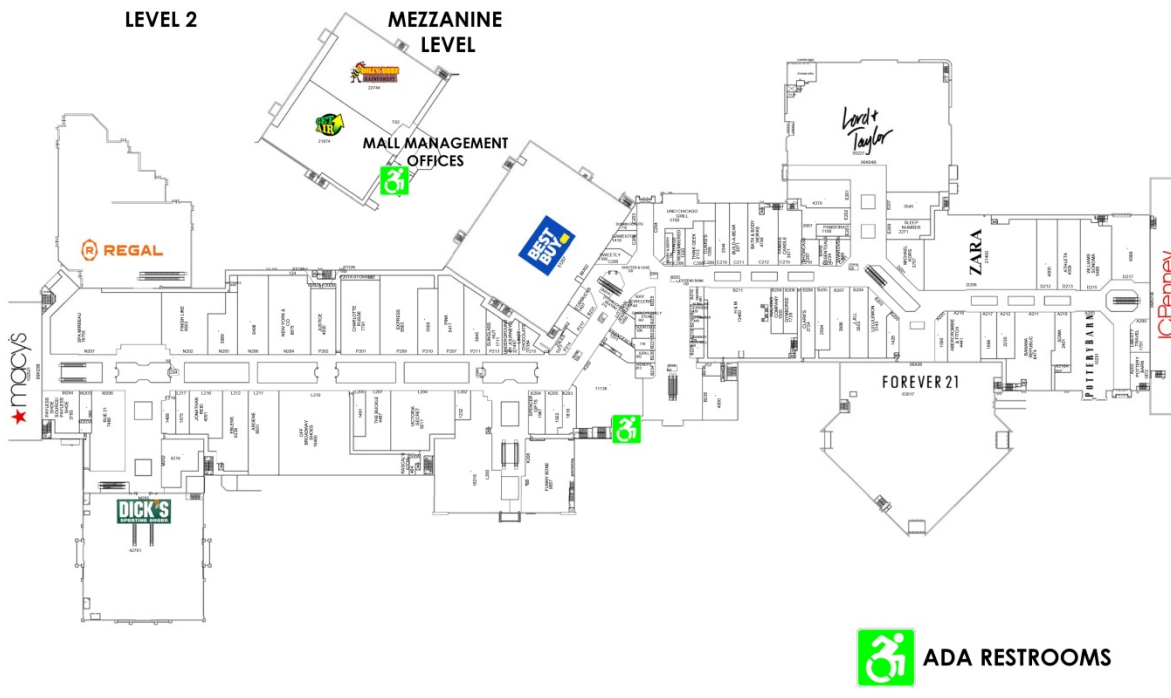

ADA accessible entrances are identified below and ample parking is available throughout the site. Thank you for shopping at Crossgates Mall.

CROSSGATES

 ADA ACCESSIBLE ENTRANCE

 ADA PARKING

CROSSGATES COMMONS

 ADA PARKING

Handicap Accessible restrooms can be found here:

CROSSGATES LEVEL 1

CROSSGATES LEVEL 2

In addition, please visit our anchor stores for family style and handicap accessible restrooms.