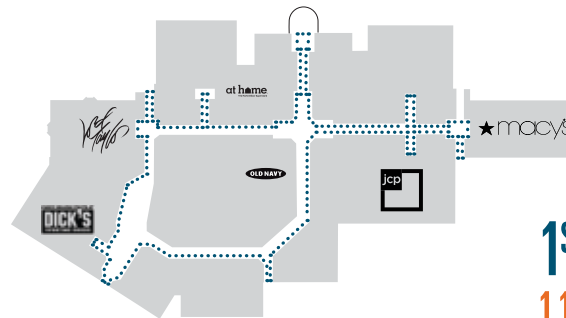

OUTPACE THE CROWDS.

Our pedestrian bridge and the entrance under the carousel open at 6am, well before other visitors arrive.

WHERE'S THE STARTING LINE? YOU DECIDE!

Find your nearest floor marker and start taking Fearless Steps Forward today.

TOTAL DISTANCE
ALL 4 LEVELS: **3 MILES**

3RD LEVEL
.6 MILES

2ND LEVEL
1 MILE

1ST LEVEL
1.1 MILES

**COMMONS
LEVEL**
.3 MILES

STEP INTO ACTION.

Grab a map at Customer Service
or visit ExcellusBCBS.com/Destiny.