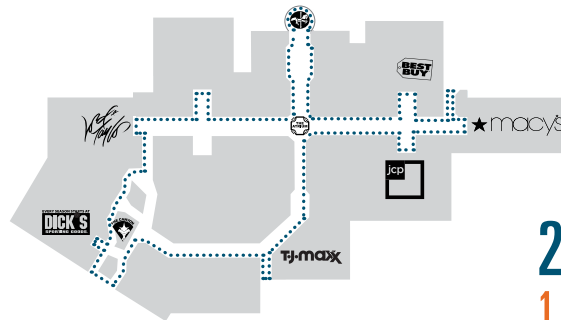

OUTPACE THE CROWDS.

Our pedestrian bridge and the entrance under the carousel open at 6am, well before other visitors arrive.

WHERE'S THE STARTING LINE? YOU DECIDE!

Find your nearest floor marker and start taking Fearless Steps Forward today.

TOTAL DISTANCE
ALL 4 LEVELS: **3 MILES**

3RD LEVEL
.6 MILES

2ND LEVEL
1 MILE

1ST LEVEL
1.1 MILES

**COMMONS
LEVEL**
.3 MILES

STEP INTO ACTION.

Grab a map at Customer Service
or visit ExcellusBCBS.com/Destiny.