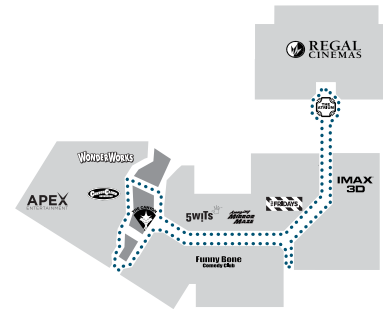

FEARLESS STEPS FORWARD

THE WALKING PROGRAM AT destiny usa

WALK AT YOUR LEVEL.

Stroll through one level, all four levels, or any number in between. There's no plan and no pressure – all you have to do is pick a path.

NEED A SIGN? THIS IS IT.

The colorful floor tiles along your route will help keep you on track.

TODAY'S TRAIL CONDITIONS: PERFECT.

Here, it's the right temperature all year long. It's also the right price – free!

OUTPACE THE CROWDS.

Our pedestrian bridge and the entrance under the carousel open at 6am, well before other visitors arrive.

WHERE'S THE STARTING LINE? YOU DECIDE!

Find your nearest floor marker and start taking Fearless Steps Forward today.

TOTAL DISTANCE
ALL 4 LEVELS: **3 MILES**