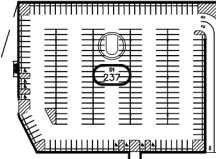

destiny usa

Upper Level
Parking Deck

-  ADA ACCESSIBLE ENTRANCE
-  ADA ACCESSIBLE ENTRANCE (VIA UNDERGROUND PARKING GARAGE)
-  ADA PARKING